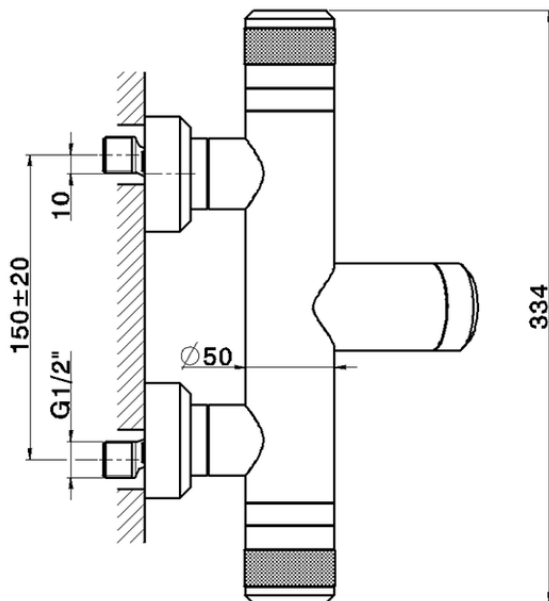

Miscelatore termostatico vasca CHRONOS CRT21010

CRT21010

<https://huberitalia.com/miscelatore-termostatico-vasca-chronos-crt21010>

2024-11-21