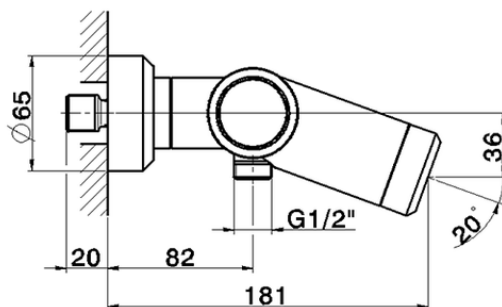

Miscelatore termostatico vasca CHRONOS CRT21010

CRT21010

<https://huberitalia.com/miscelatore-termostatico-vasca-chronos-crt21010>

2024-11-21