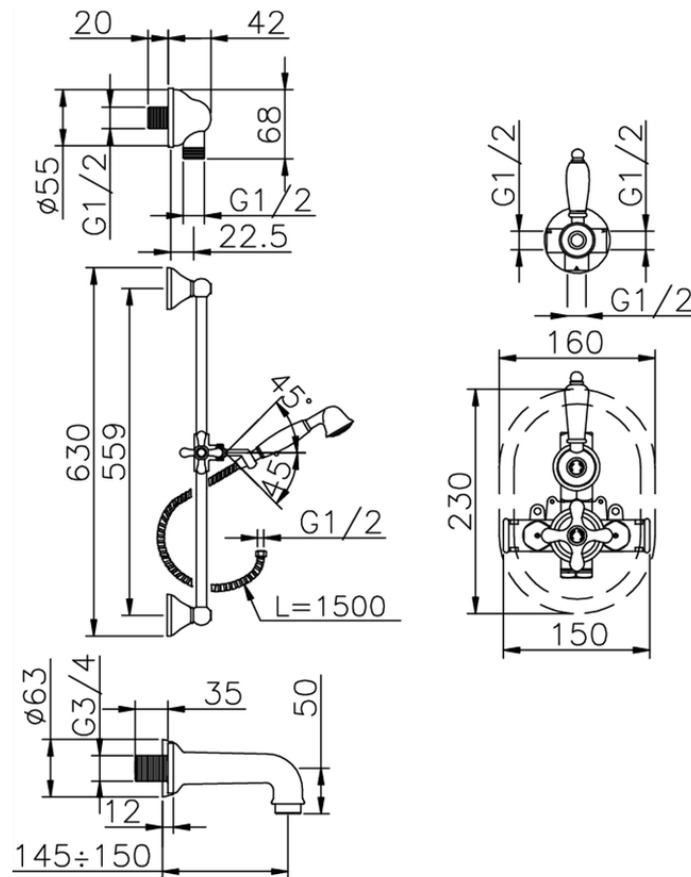

Completo miscelatore termostatico vasca incasso CROISSETTE_914.CS01H.

914.CS01H.

<https://huberitalia.com/completo-miscelatore-termostatico-vasca-incasso-croisette-914-cs01h>

2024-11-23