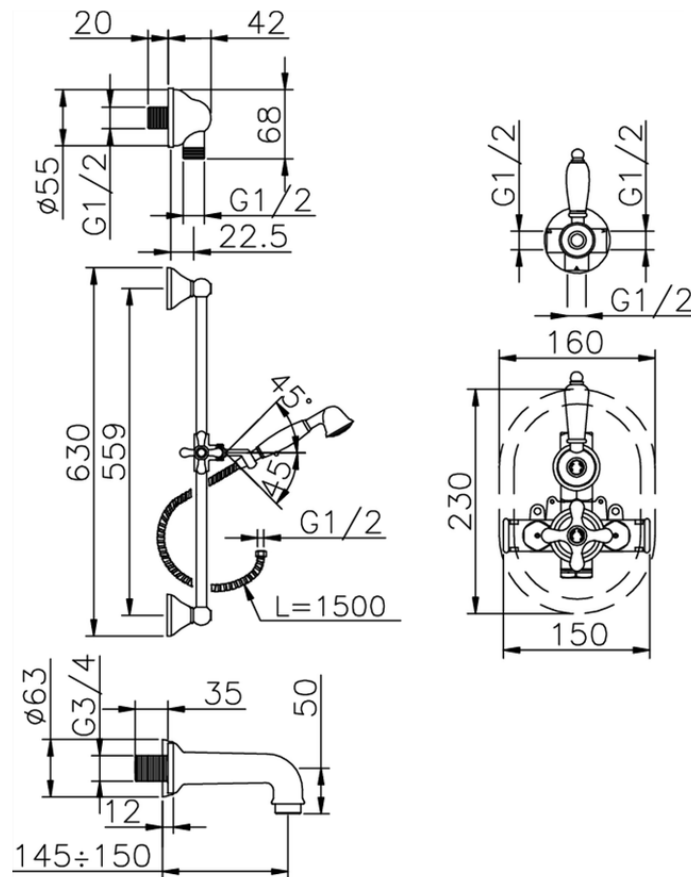

## Completo miscelatore termostatico vasca incasso CROISSETTE\_914.CS01H.

914.CS01H.

<https://huberitalia.com/completo-miscelatore-termostatico-vasca-incasso-croisette-914-cs01h>

2024-11-21