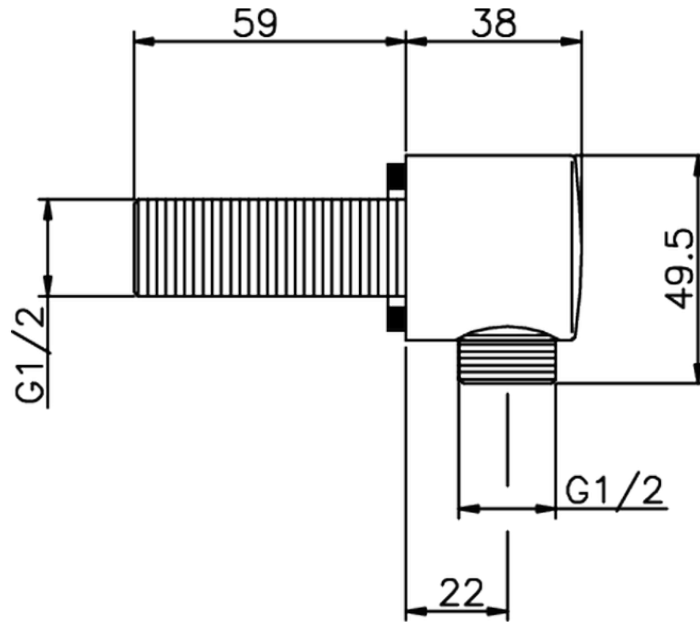

Presad'acqua SHOWER_SS017320

SS017320

<https://www.huberitalia.com/presa-dacqua-shower-ss017320>

2024-12-22