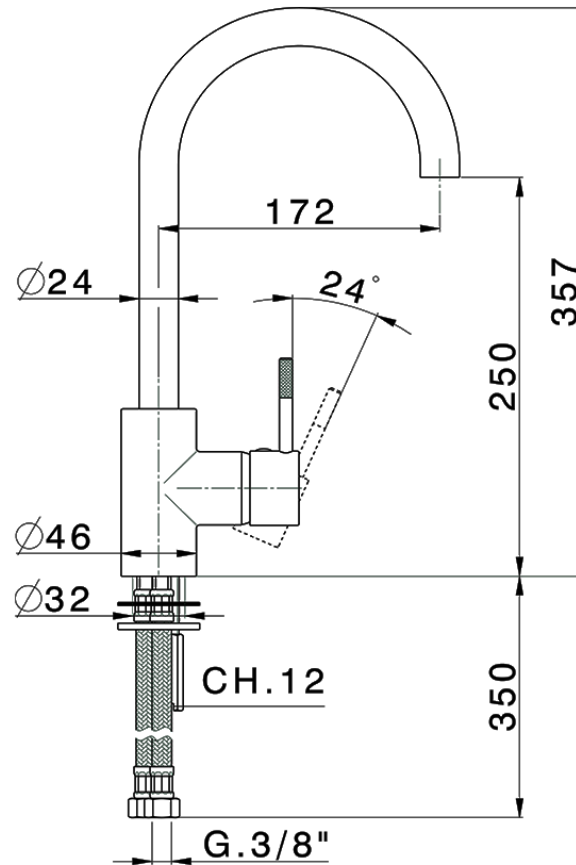

Miscelatore monocomando lavello KITCHEN\_LS900530

LS900530

<https://www.huberitalia.com/miscelatore-monocomando-lavello-kitchen-ls900530>

2025-02-05