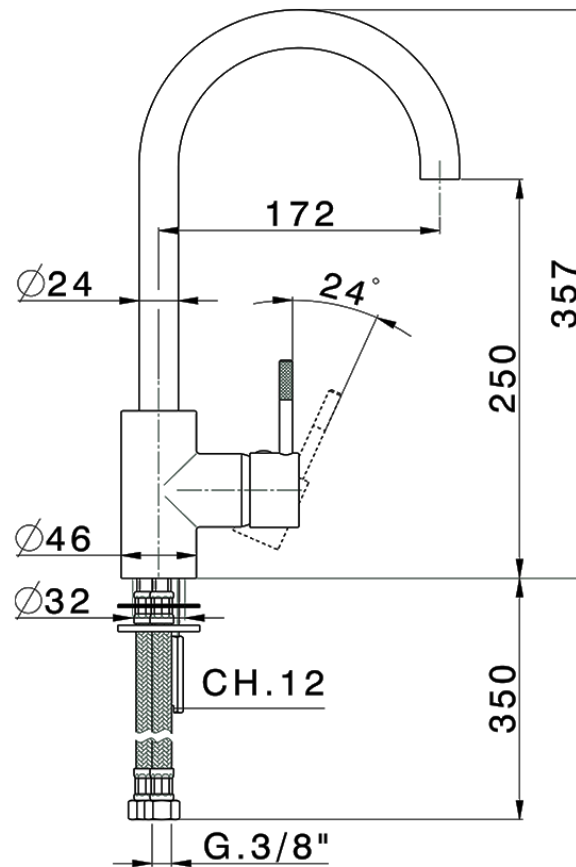

Miscelatore monocomando lavello KITCHEN\_LS900530

LS900530

<https://www.huberitalia.com/miscelatore-monocomando-lavello-kitchen-ls900530>

2025-02-05