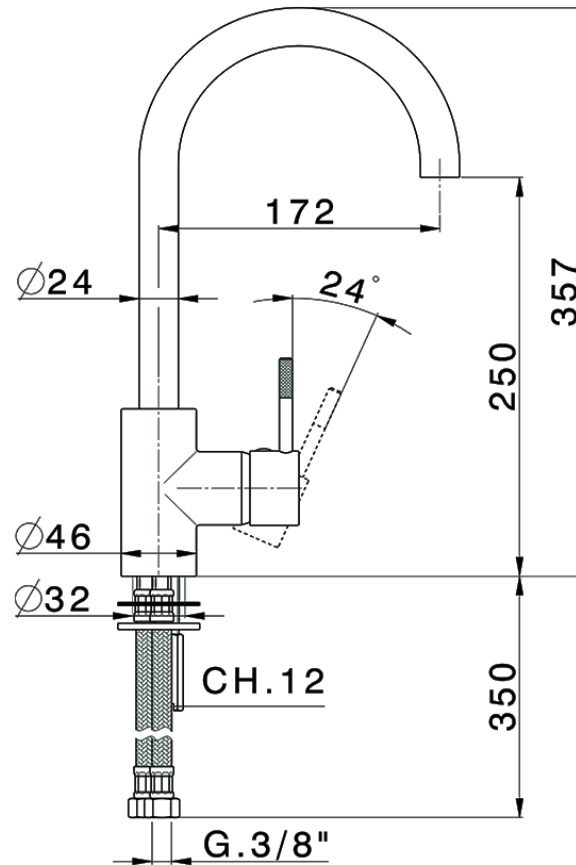

Miscelatore monocomando lavello KITCHEN_LS900530

LS900530

<https://www.huberitalia.com/miscelatore-monocomando-lavello-kitchen-ls900530>

2025-01-04