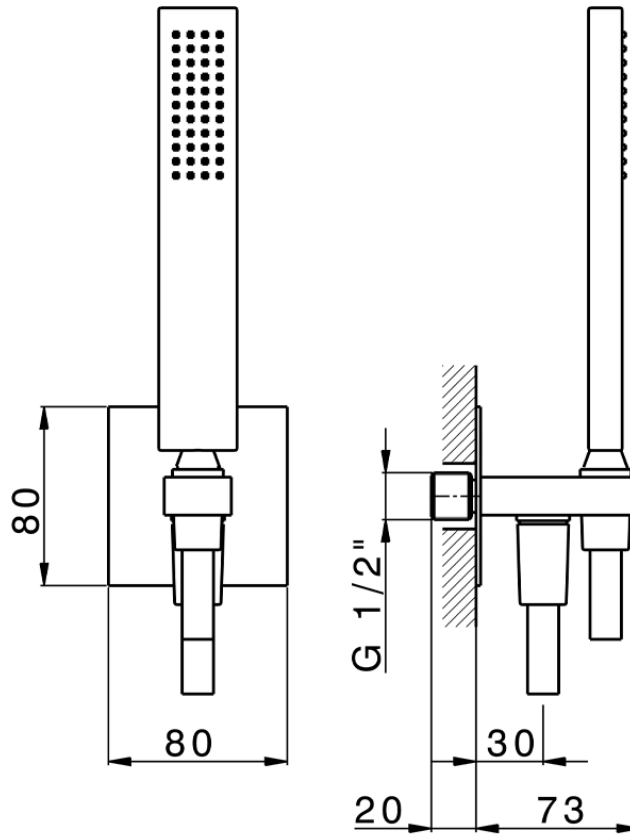

Completo doccia con presa acqua PUSH&SHOWER_SS0G5120

SS0G5120

<https://www.huberitalia.com/completo-doccia-con-presa-acqua-pushshower-ss0g5120>

2025-03-12