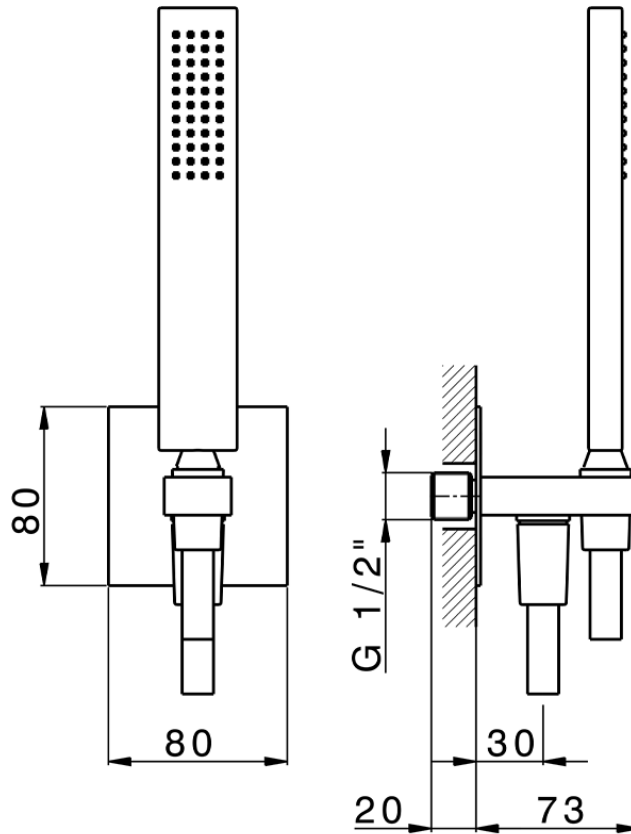

Completo doccia con presa acqua PUSH&SHOWER_SS0G5120

SS0G5120

<https://www.huberitalia.com/completo-doccia-con-presa-acqua-pushshower-ss0g5120>

2025-03-12