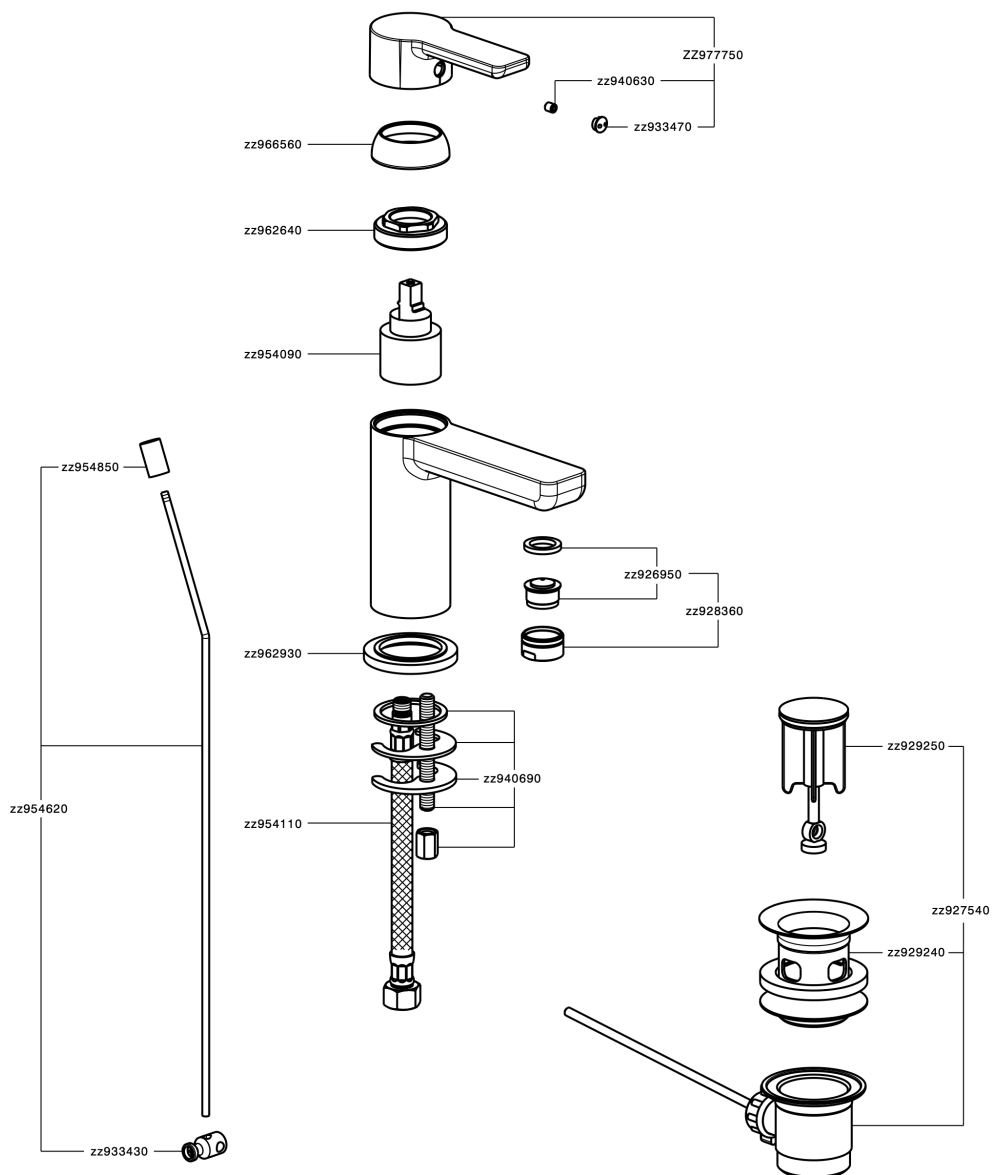

## Miscelatore monocomando lavabo large SOFT\_SF000510

SF000510

<https://www.huberitalia.com/miscelatore-monocomando-lavabo-large-soft-sf000510>

2024-12-22