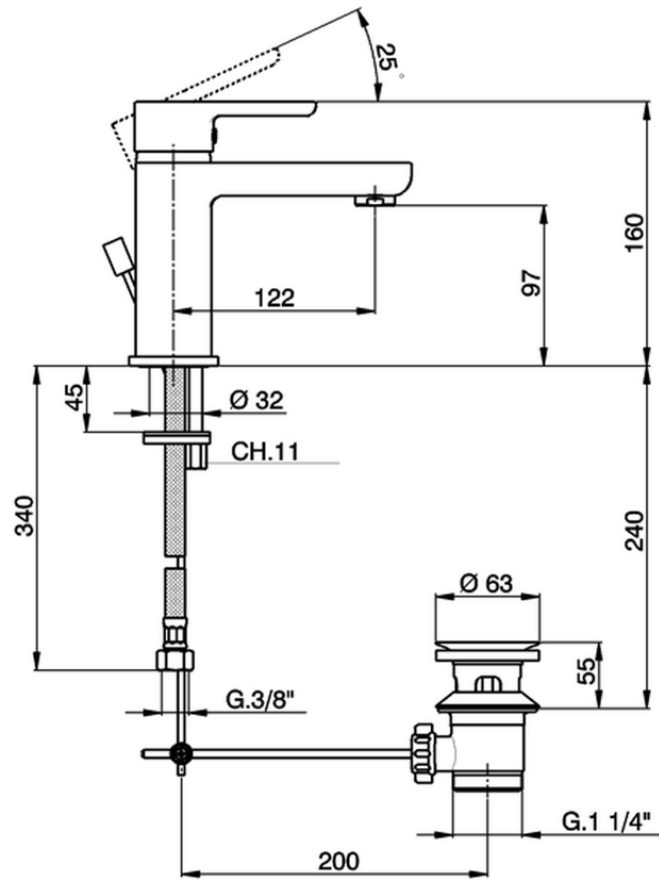

Miscelatore monocomando lavabo large SOFT_SF000510

SF000510

<https://www.huberitalia.com/miscelatore-monocomando-lavabo-large-soft-sf000510>

2024-12-22