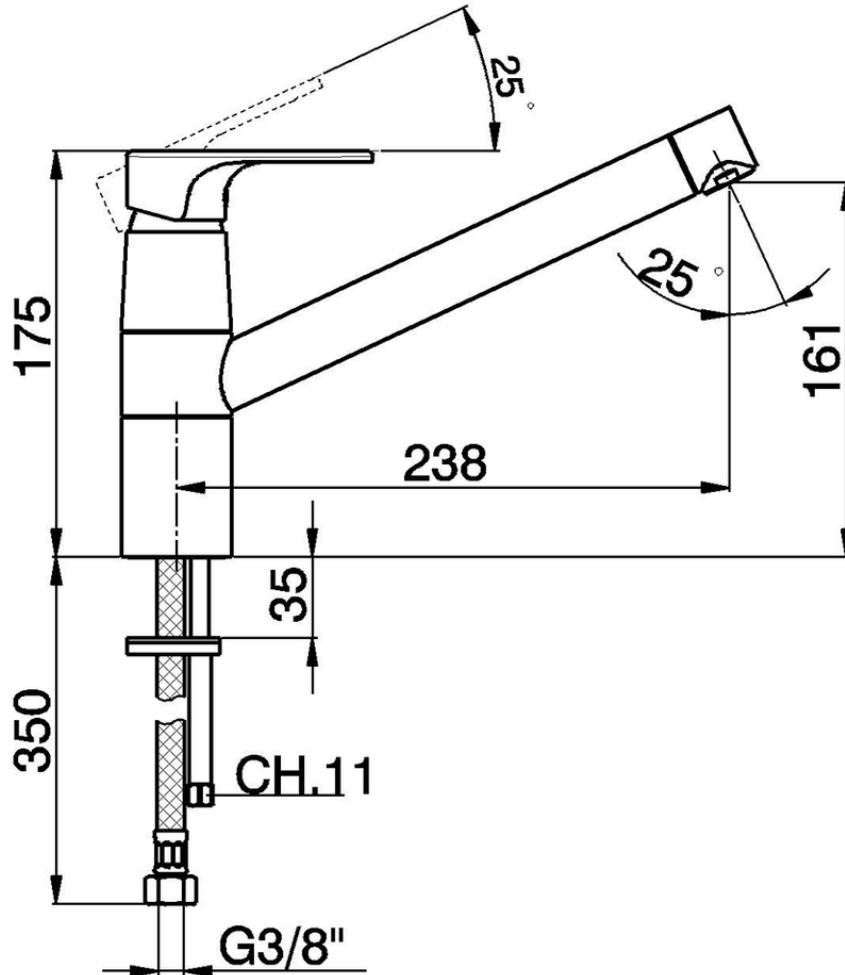

Miscelatore monocomando lavello KITCHEN_AH002580

AH002580

<https://www.huberitalia.com/miscelatore-monocomando-lavello-kitchen-ah002580>

2024-12-27