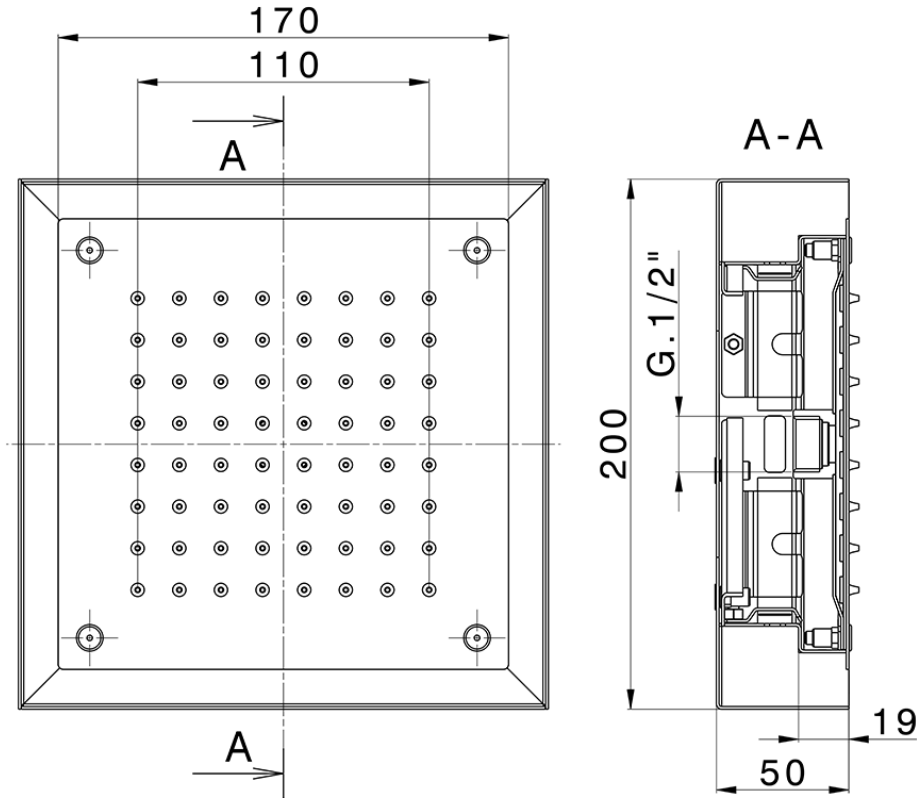

Soffione a soffitto con cromoterapia 200x200 mm ZEN_ZS1C0240

ZS1C0240

<https://www.huberitalia.com/soffione-a-soffitto-con-cromoterapia-200x200-mm-zen-zs1c0240>

2024-12-22