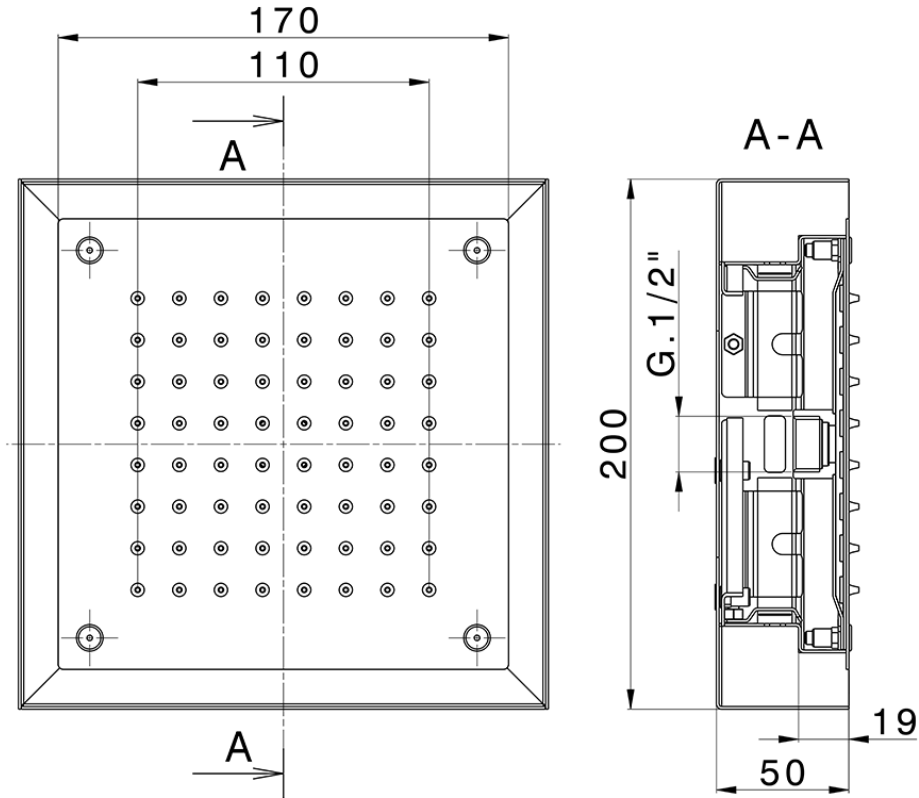

Soffione a soffitto con cromoterapia 200x200 mm ZEN_ZS1C0240

ZS1C0240

<https://www.huberitalia.com/soffione-a-soffitto-con-cromoterapia-200x200-mm-zen-zs1c0240>

2024-12-22