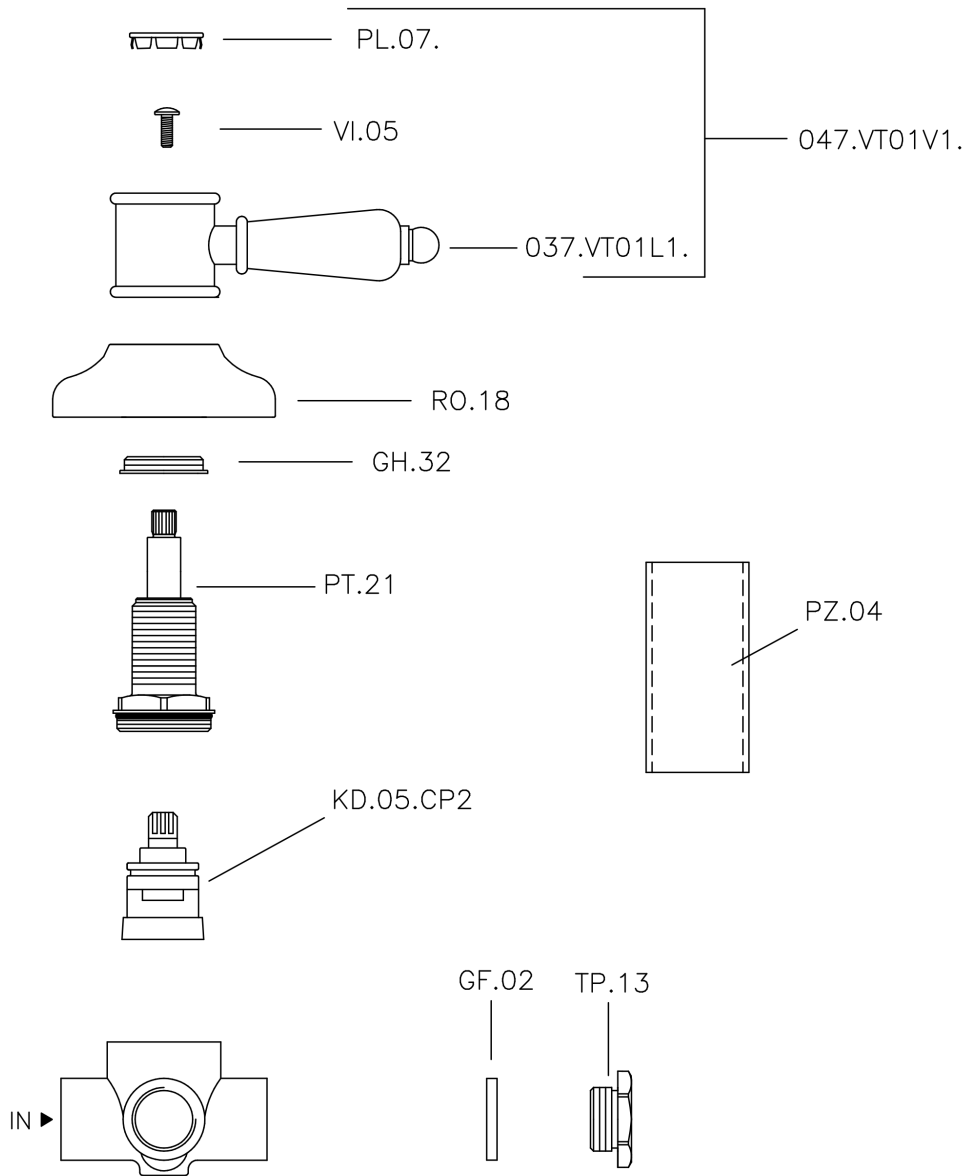

Deviatore incasso 2 uscite VICTORIAN_653.VT01H.

653.VT01H.

<https://www.huberitalia.com/deviatore-incasso-2-uscite-victorian-653-vt01h>

2025-02-23