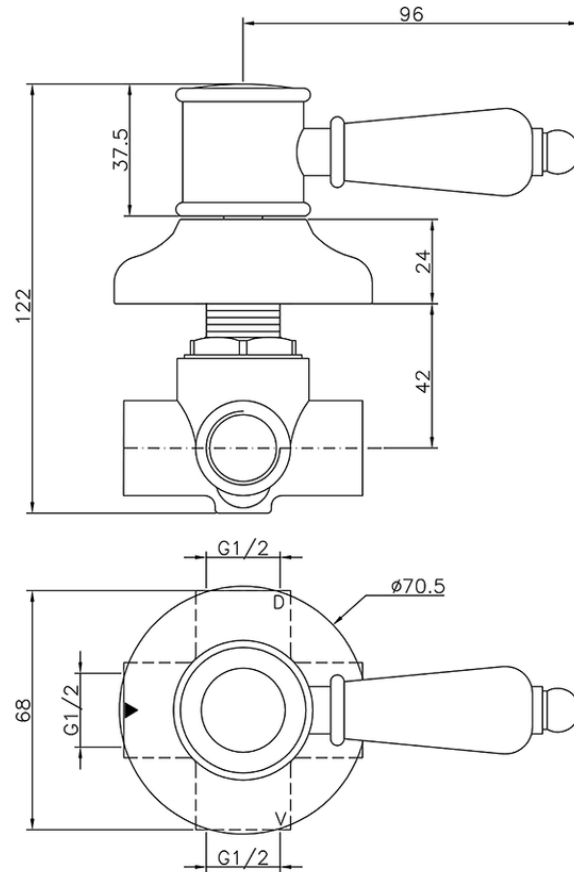

Deviatore incasso 2 uscite VICTORIAN_653.VT01H.

653.VT01H.

<https://www.huberitalia.com/deviatore-incasso-2-uscite-victorian-653-vt01h>

2025-02-23