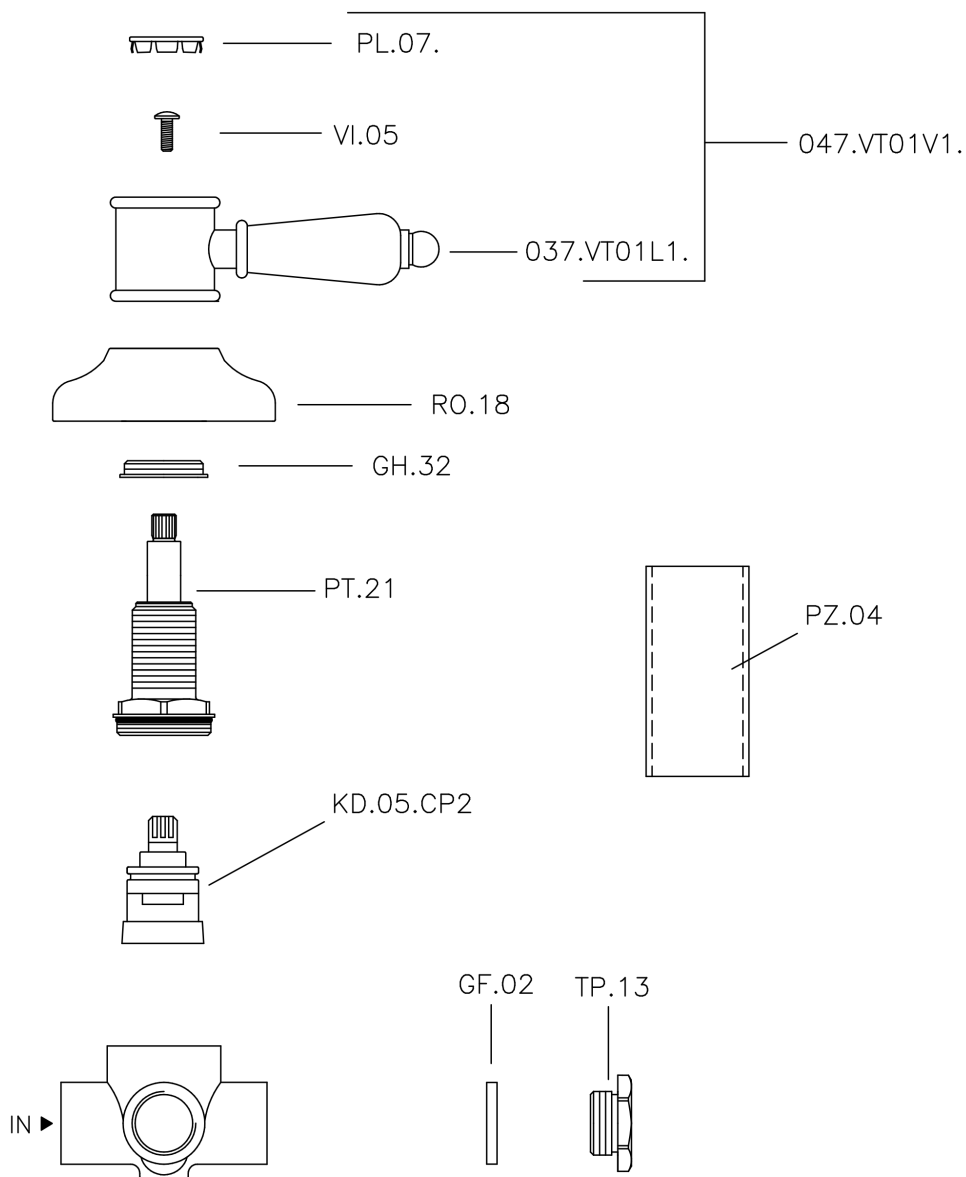

Deviatore incasso 2 uscite VICTORIAN_653.VT01H.

653.VT01H.

<https://www.huberitalia.com/deviatore-incasso-2-uscite-victorian-653-vt01h>

2025-02-23