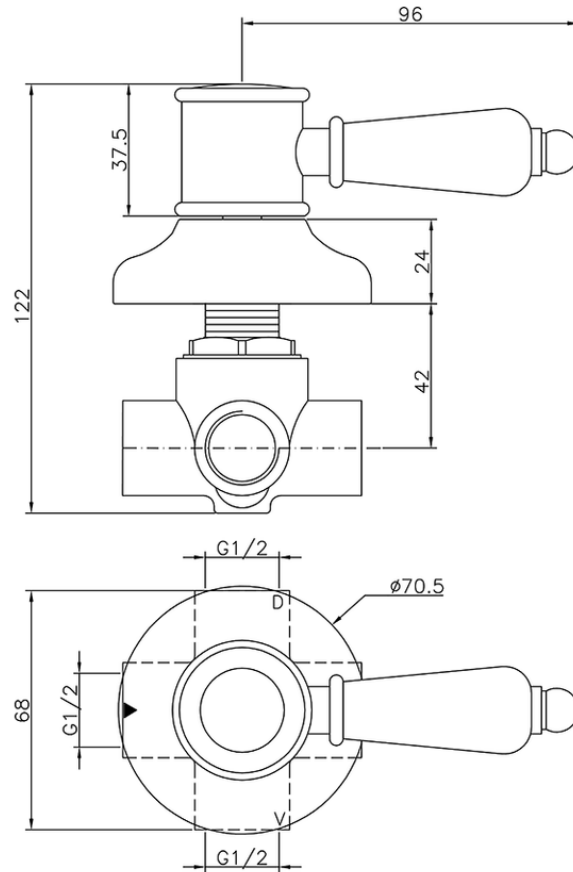

Deviatore incasso 2 uscite VICTORIAN_653.VT01H.

653.VT01H.

<https://www.huberitalia.com/deviatore-incasso-2-uscite-victorian-653-vt01h>

2025-02-23