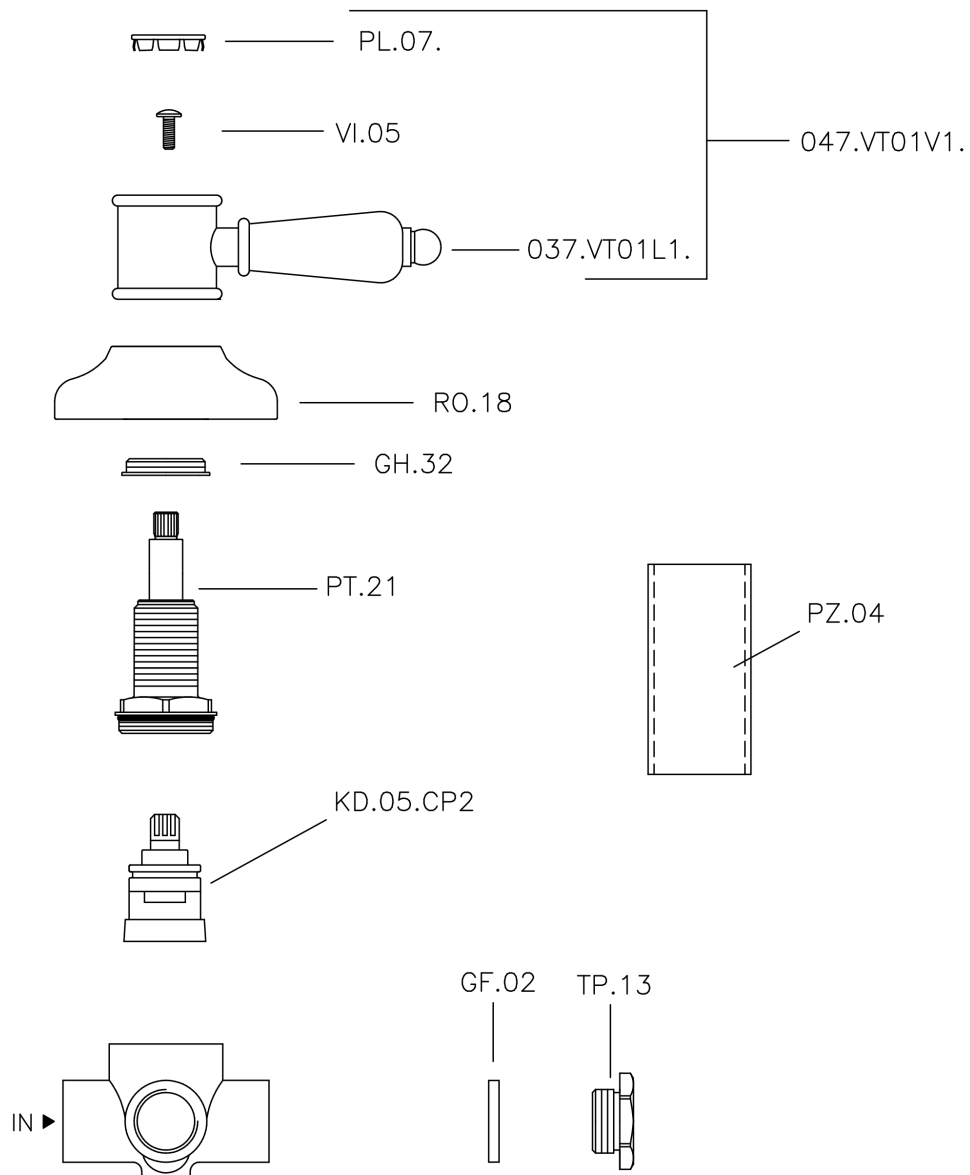

Deviatore incasso 2 uscite VICTORIAN_653.VT01H.

653.VT01H.

<https://www.huberitalia.com/deviatore-incasso-2-uscite-victorian-653-vt01h>

2025-02-23