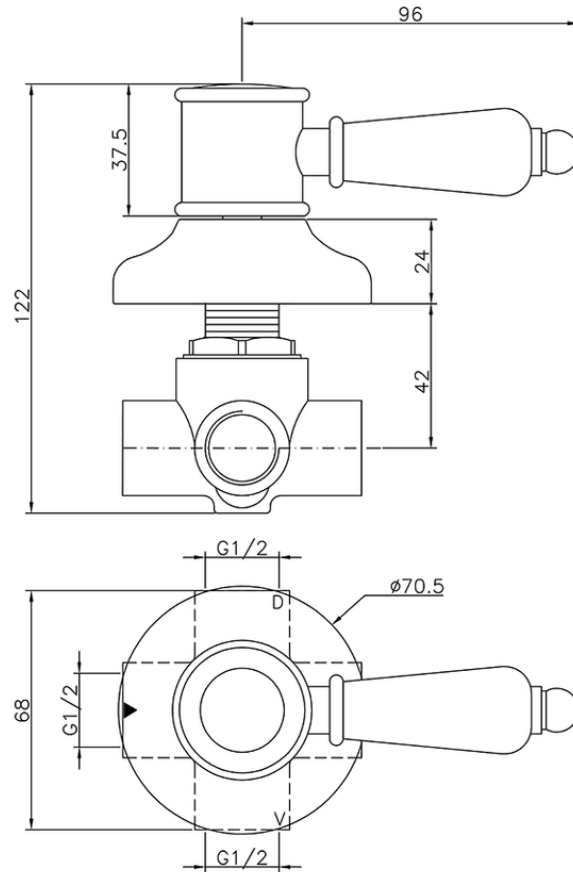

Deviatore incasso 2 uscite VICTORIAN_653.VT01H.

653.VT01H.

<https://www.huberitalia.com/deviatore-incasso-2-uscite-victorian-653-vt01h>

2025-02-22