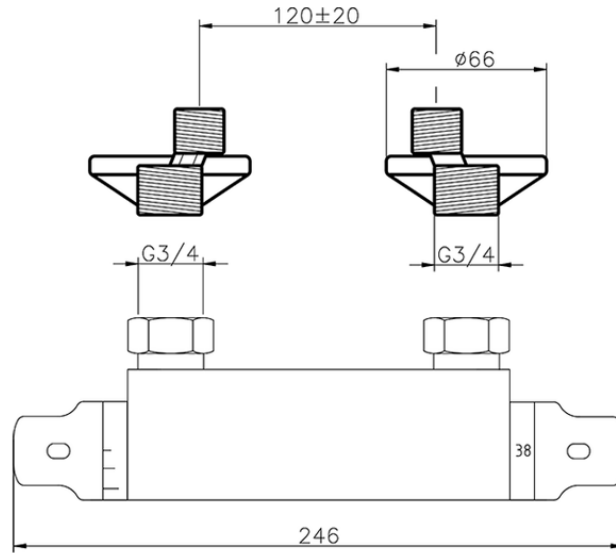

Miscelatore termostatico doccia CLINIC&TECHNICAL_109P.01H.

109P.01H.

<https://www.huberitalia.com/miscelatore-termostatico-doccia-clinictechnical-109p-01h>

2025-02-23