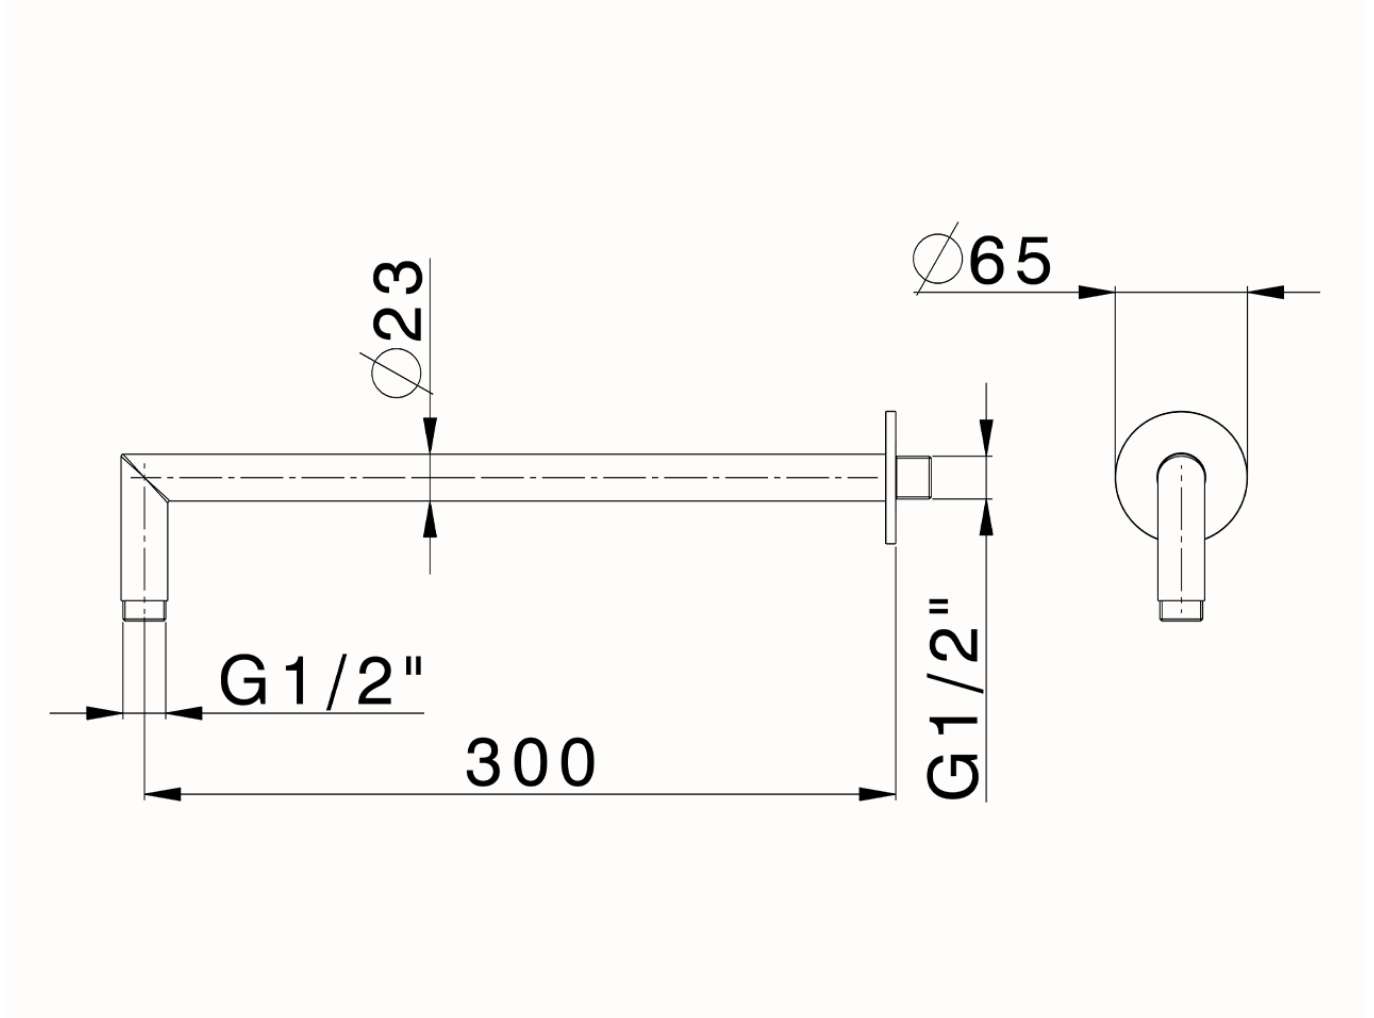

Braccio doccia SHOWER_SS013541

SS013541

<https://huberitalia.com/braccio-doccia-shower-ss013541>

2024-11-21