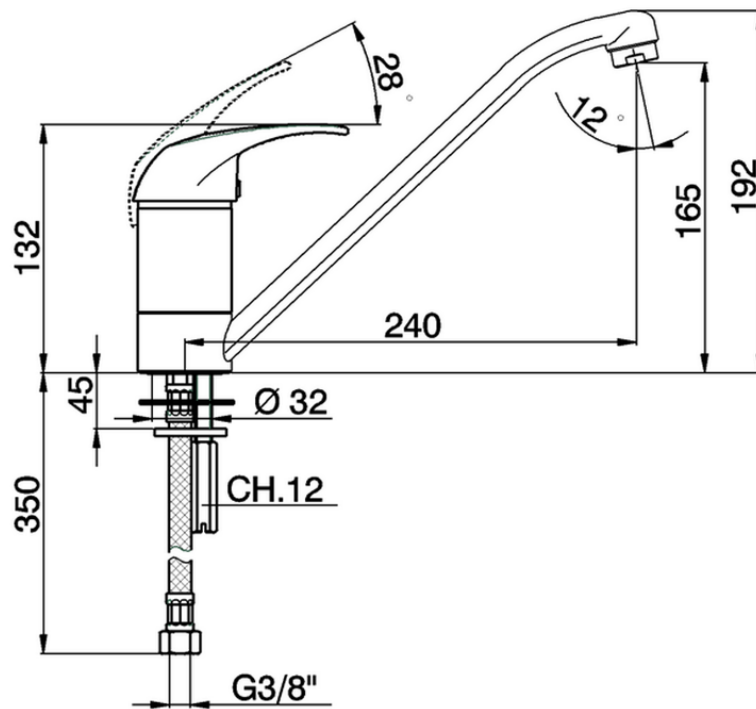

Miscelatore monocomando lavello KITCHEN_PE000580

PE000580

<https://www.huberitalia.com/miscelatore-monocomando-lavello-kitchen-pe000580>

2025-02-05