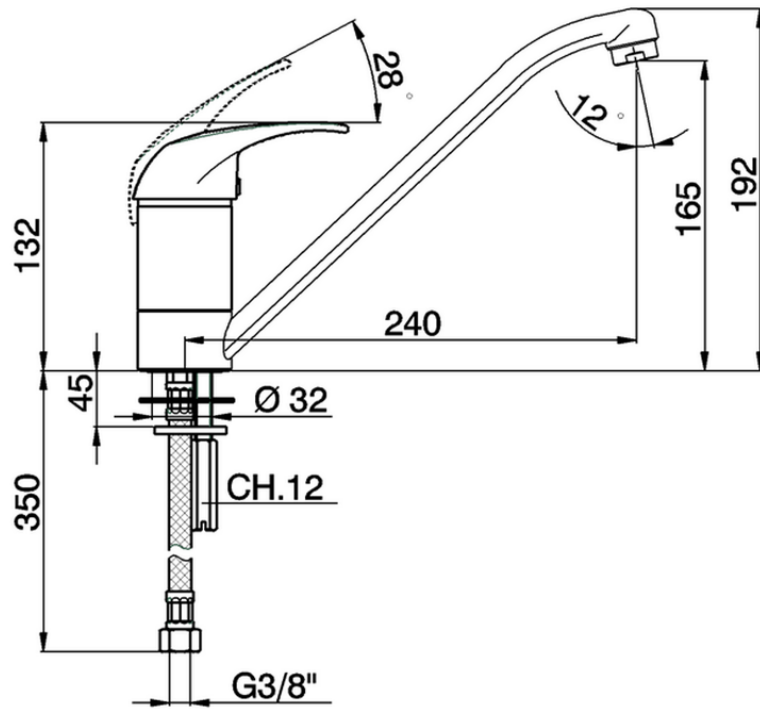

Miscelatore monocomando lavello KITCHEN\_PE000580

PE000580

<https://www.huberitalia.com/miscelatore-monocomando-lavello-kitchen-pe000580>

2024-12-22