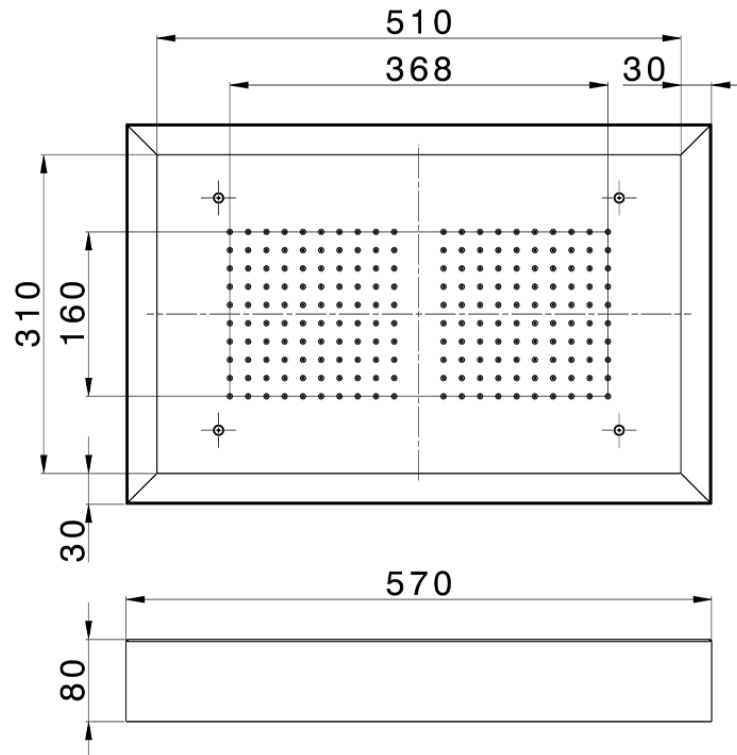

Soffione a soffitto con cromoterapia 570x370 mm ZEN_ZS1C0215

ZS1C0215

<https://huberitalia.com/soffione-a-soffitto-con-cromoterapia-570x370-mm-zen-zs1c0215>

2024-11-21