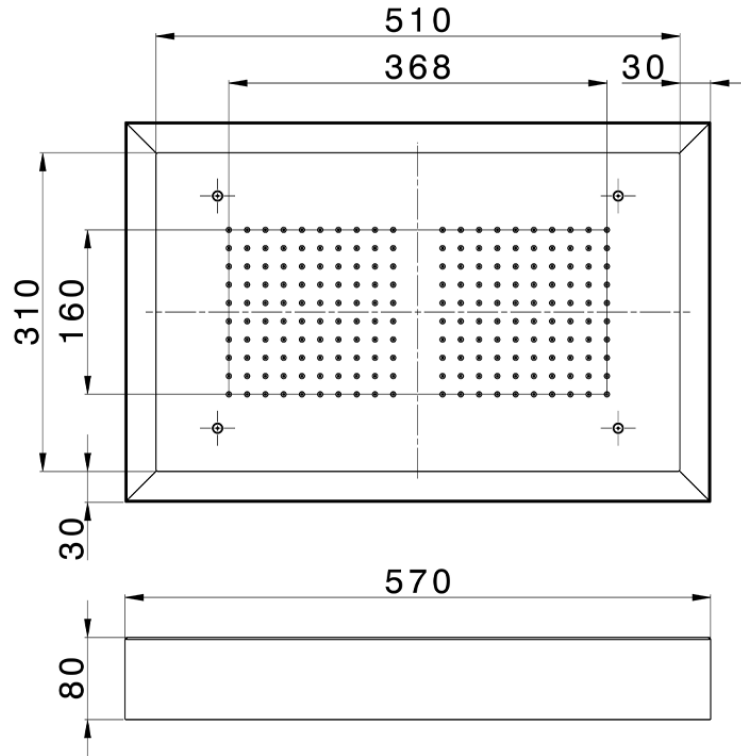

Soffione a soffitto con cromoterapia 570x370 mm ZEN_ZS1C0215

ZS1C0215

<https://huberitalia.com/soffione-a-soffitto-con-cromoterapia-570x370-mm-zen-zs1c0215>

2024-11-23