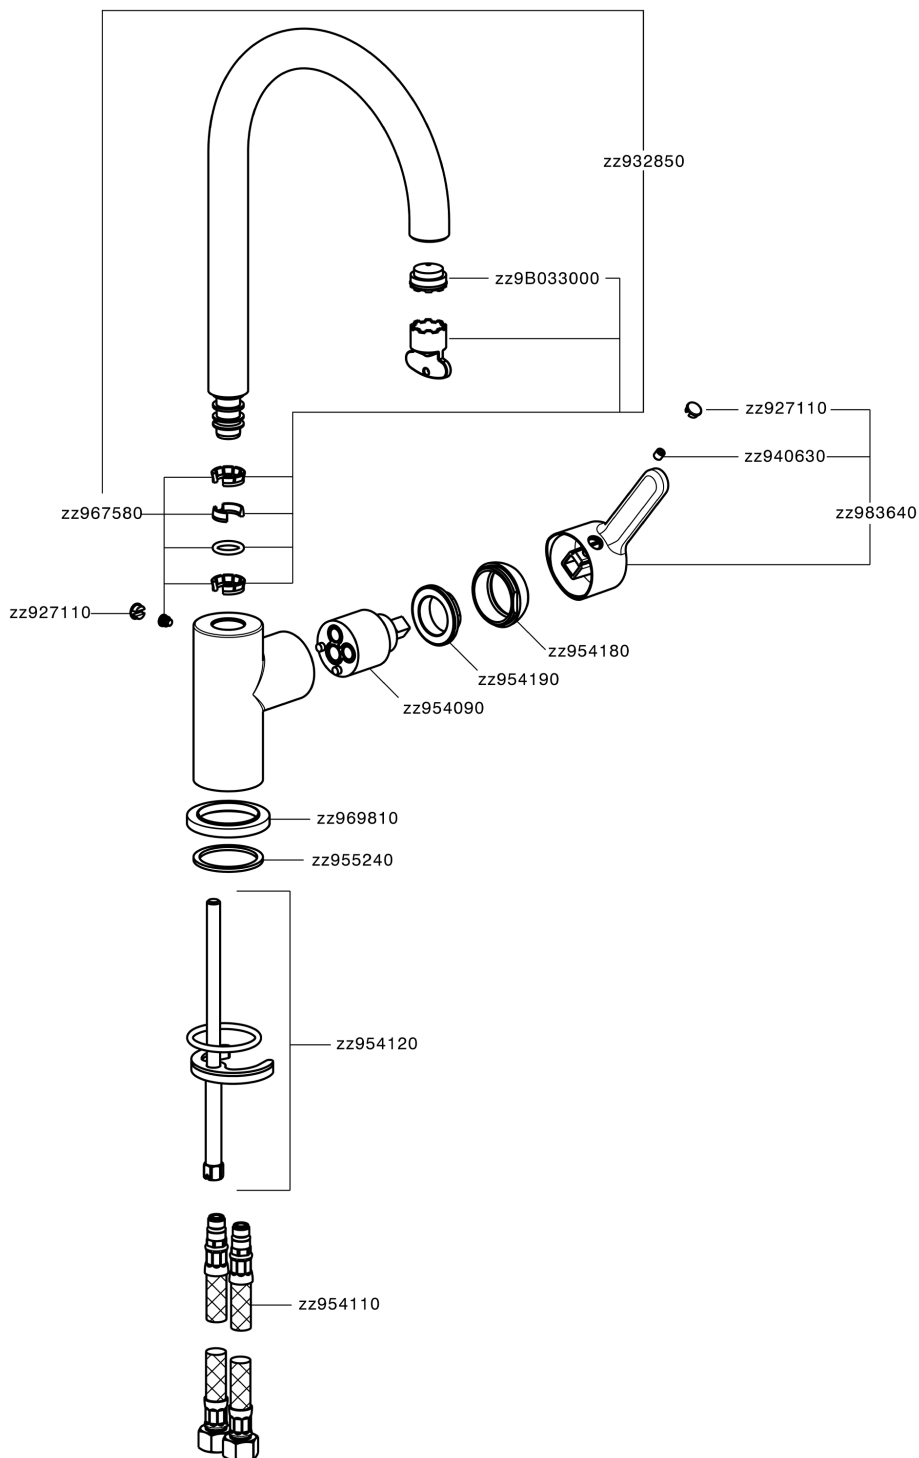

Miscelatore monocomando lavello EnergySave KITCHEN_H2000535

H2000535

<https://www.huberitalia.com/miscelatore-monocomando-lavello-energysave-kitchen-h2000535>

2024-12-22