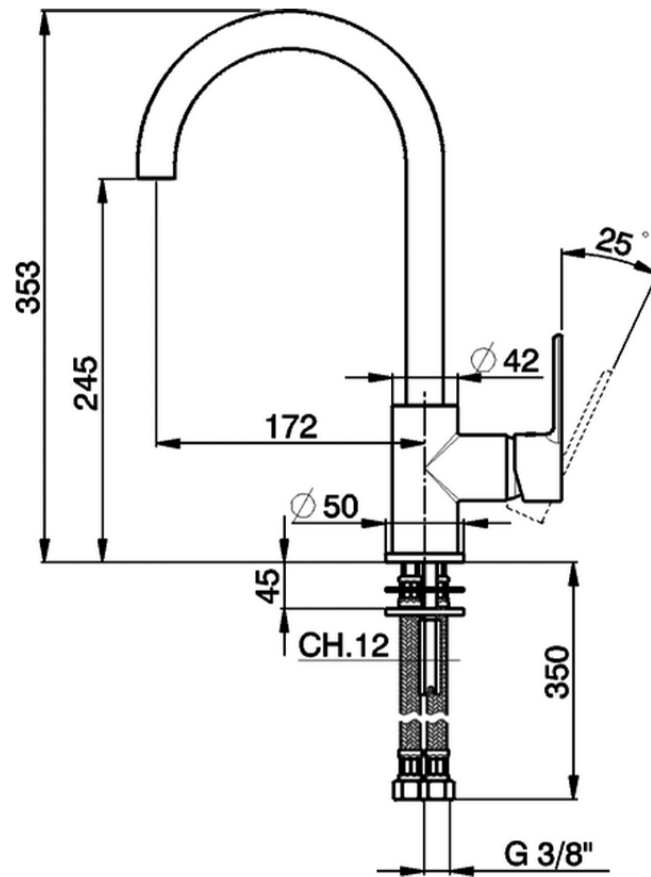

Miscelatore monocomando lavello EnergySave KITCHEN_H2000535

H2000535

<https://www.huberitalia.com/miscelatore-monocomando-lavello-energysave-kitchen-h2000535>

2024-12-22