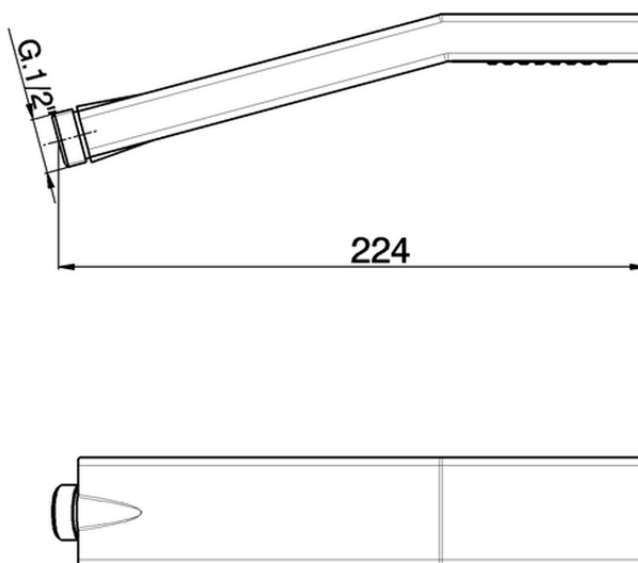

## Doccetta Quad ABS SHOWER\_SS014180

SS014180

<https://www.huberitalia.com/doccetta-quad-abs-shower-ss014180>

2025-02-05