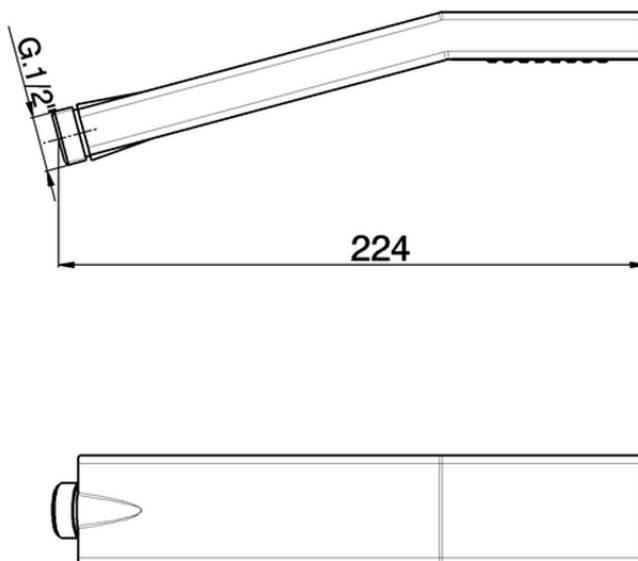

Doccetta Quad ABS SHOWER_SS014180

SS014180

<https://www.huberitalia.com/doccetta-quad-abs-shower-ss014180>

2025-02-05