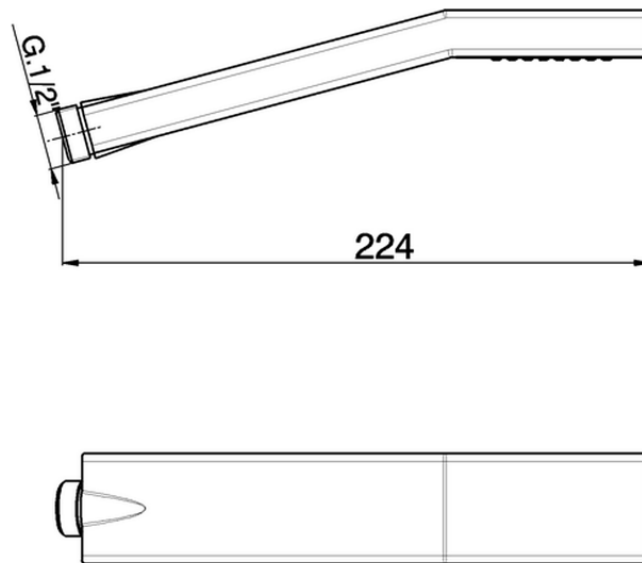

Doccetta Quad ABS SHOWER_SS014180

SS014180

<https://www.huberitalia.com/doccetta-quad-abs-shower-ss014180>

2025-02-05