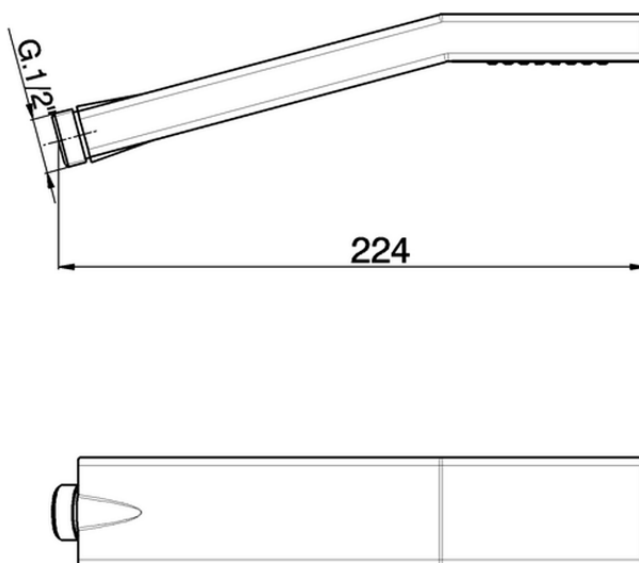

Doccetta Quad ABS SHOWER_SS014180

SS014180

<https://www.huberitalia.com/doccetta-quad-abs-shower-ss014180>

2024-12-22