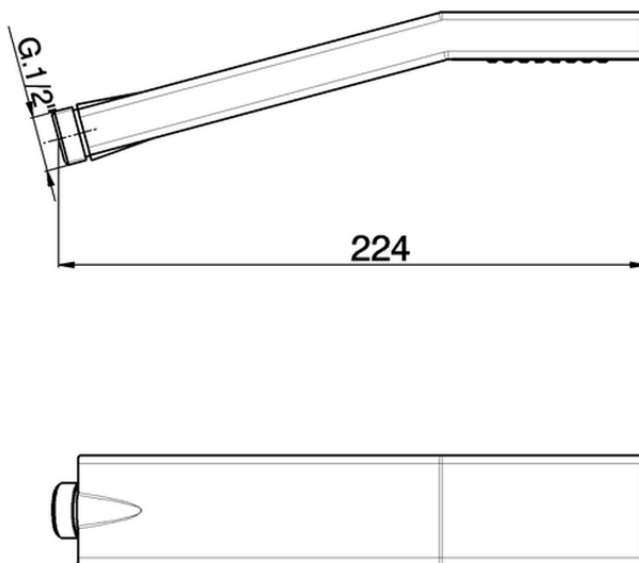

Doccetta Quad ABS SHOWER_SS014180

SS014180

<https://www.huberitalia.com/doccetta-quad-abs-shower-ss014180>

2024-12-22