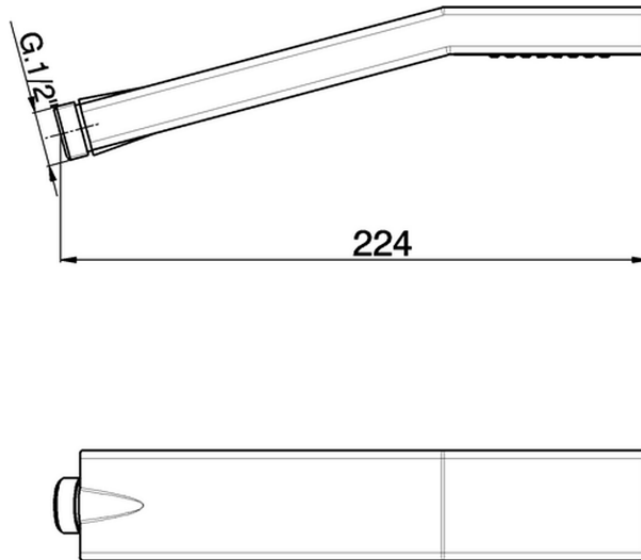

## Doccetta Quad ABS SHOWER\_SS014180

SS014180

<https://www.huberitalia.com/doccetta-quad-abs-shower-ss014180>

2025-02-05