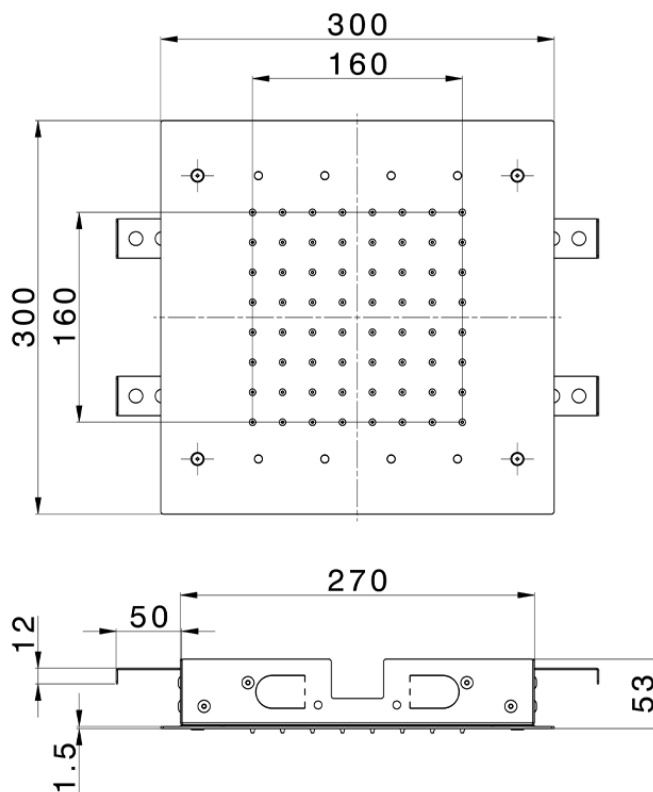

Soffione a soffitto 300x300 mm ZEN_ZS1C0365

ZS1C0365

<https://huberitalia.com/soffione-a-soffitto-300x300-mm-zen-zs1c0365>

2024-10-22