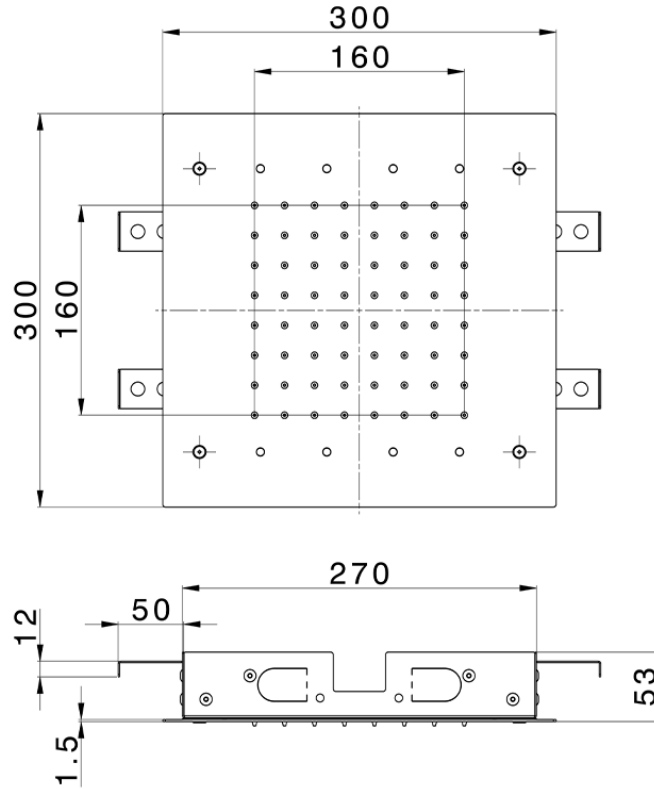

Soffione a soffitto 300x300 mm ZEN_ZS1C0365

ZS1C0365

<https://huberitalia.com/soffione-a-soffitto-300x300-mm-zen-zs1c0365>

2024-10-22