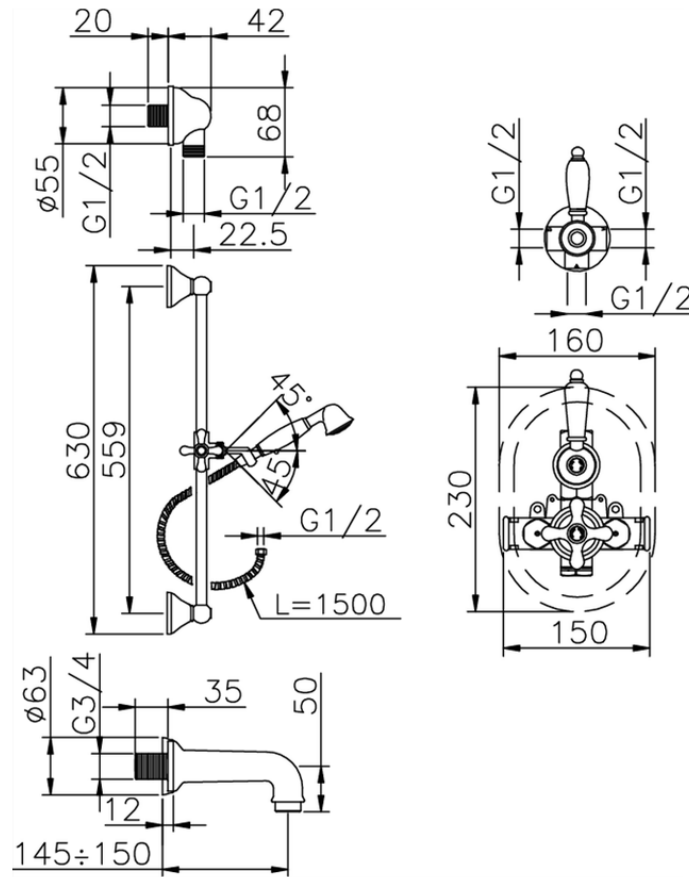

Completo miscelatore termostatico vasca incasso CROISSETTE_914.CS01H.

914.CS01H. <https://www.huberitalia.com/completo-miscelatore-termostatico-vasca-incasso-croisette-914-cs01h>

2025-03-14