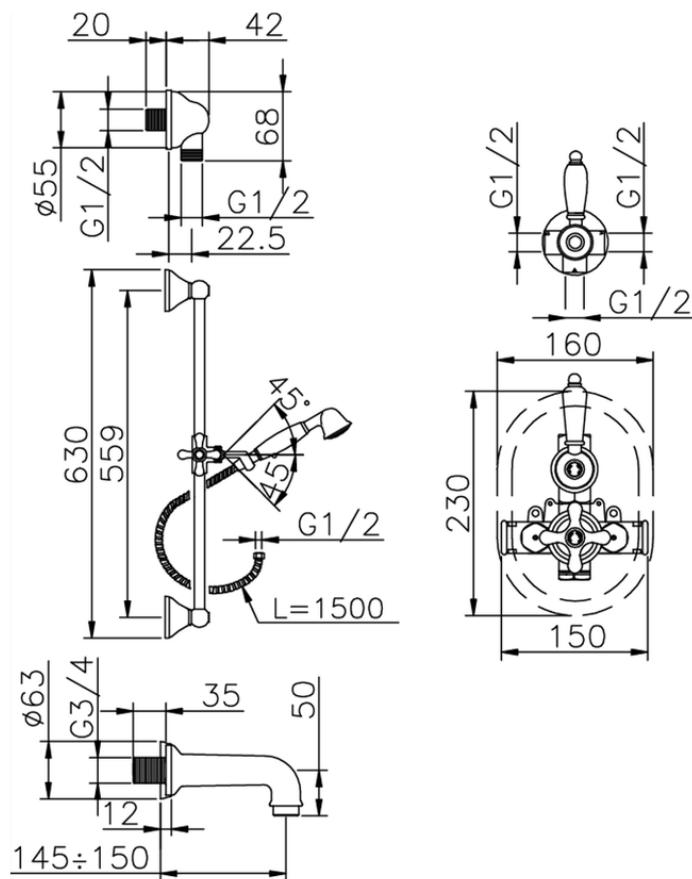

Completo miscelatore termostatico vasca incasso CROISSETTE_914.CS01H.

914.CS01H. <https://www.huberitalia.com/completo-miscelatore-termostatico-vasca-incasso-croisette-914-cs01h>

2025-03-13