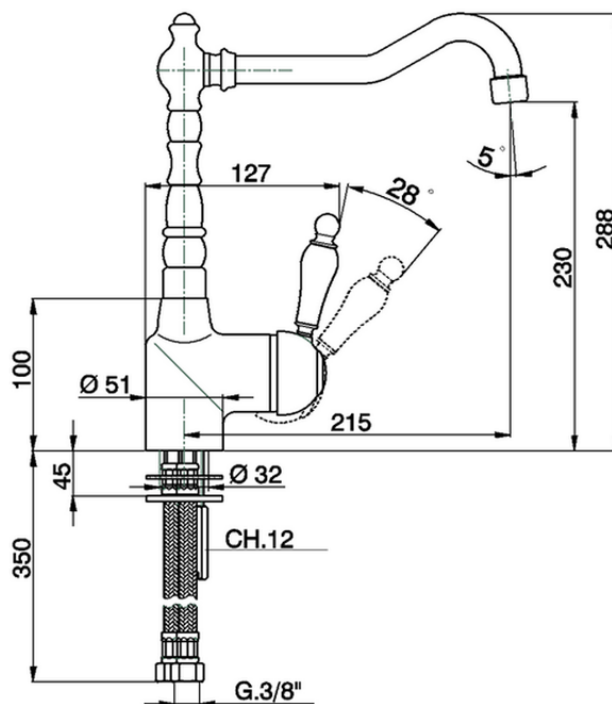

Miscelatore monocomando lavello KITCHEN_CM002530

CM002530

<https://www.huberitalia.com/miscelatore-monocomando-lavello-kitchen-cm002530>

2024-12-22