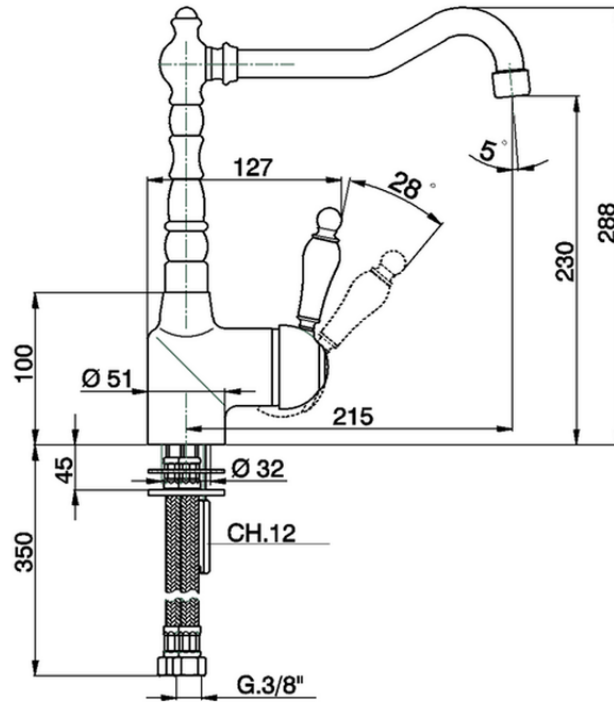

Miscelatore monocomando lavello KITCHEN_CM002530

CM002530

<https://www.huberitalia.com/miscelatore-monocomando-lavello-kitchen-cm002530>

2025-01-21