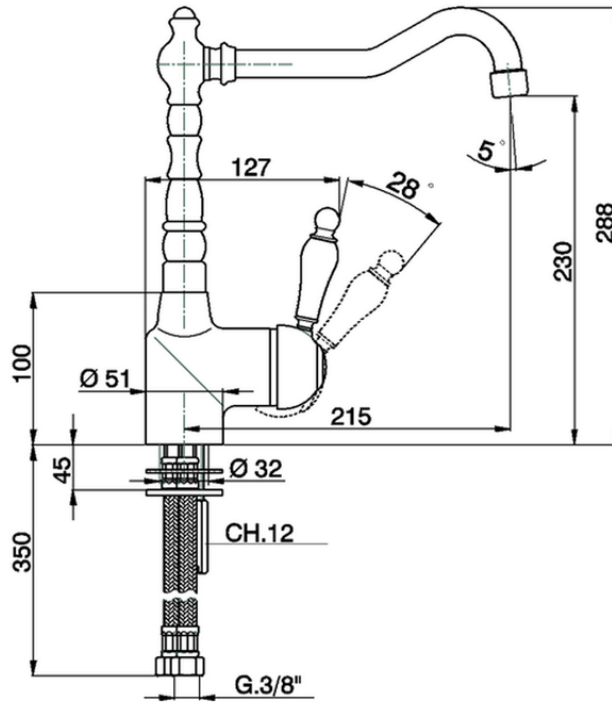

Miscelatore monocomando lavello KITCHEN_CM002530

CM002530

<https://www.huberitalia.com/miscelatore-monocomando-lavello-kitchen-cm002530>

2025-01-21