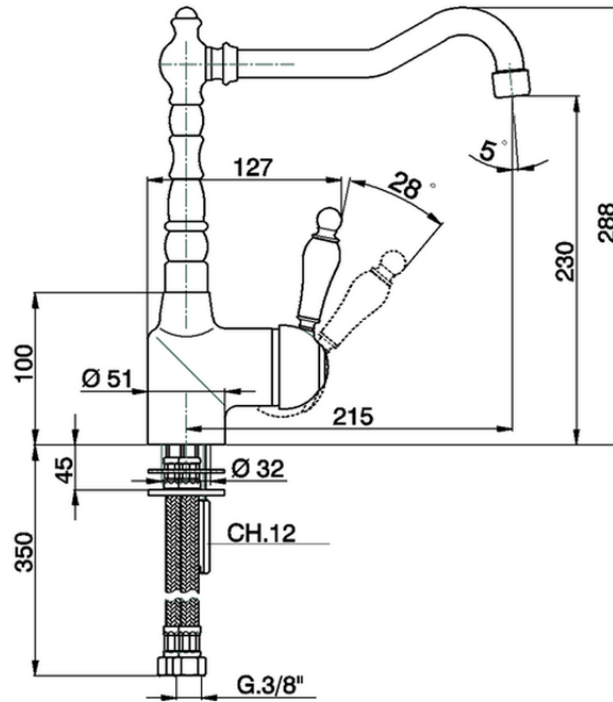

Miscelatore monocomando lavello KITCHEN_CM002530

CM002530

<https://www.huberitalia.com/miscelatore-monocomando-lavello-kitchen-cm002530>

2024-12-22