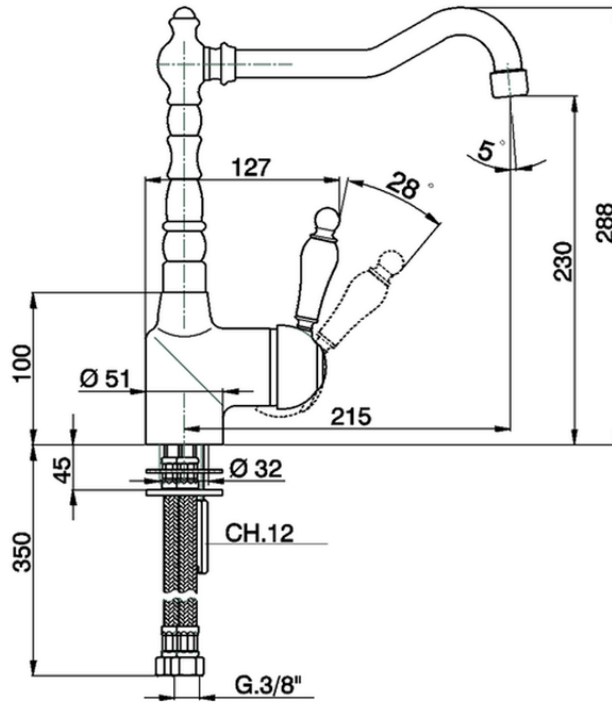

Miscelatore monocomando lavello KITCHEN_CM002530

CM002530

<https://www.huberitalia.com/miscelatore-monocomando-lavello-kitchen-cm002530>

2024-12-21