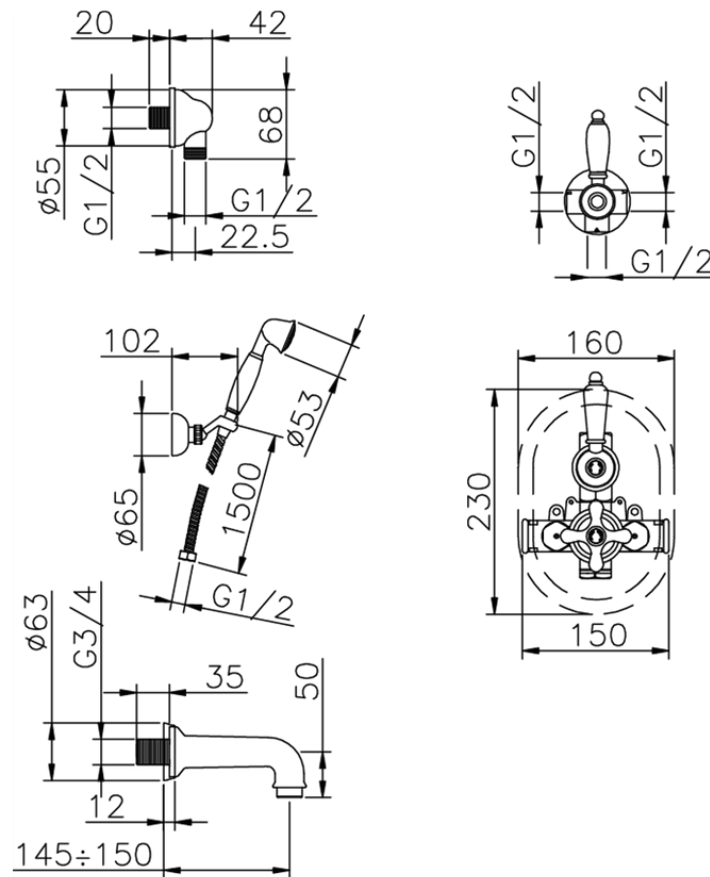

**Completo miscelatore termostatico vasca incasso CROISSETTE\_915.CS01H.**

915.CS01H.

<https://huberitalia.com/completo-miscelatore-termostatico-vasca-incasso-croisette-915-cs01h>

2024-10-22