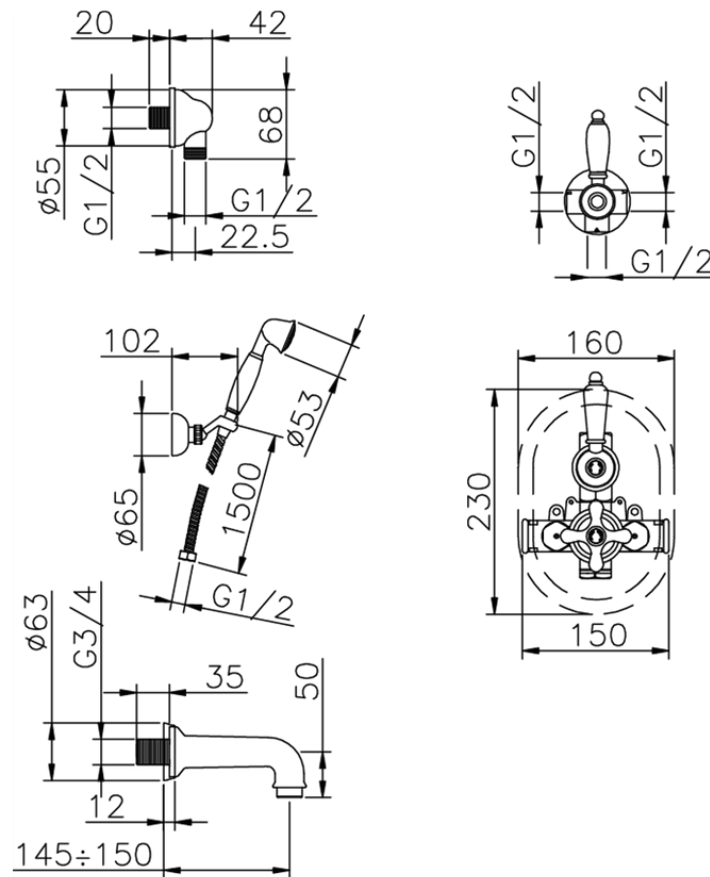

Completo miscelatore termostatico vasca incasso CROISSETTE_915.CS01H.

915.CS01H.

<https://huberitalia.com/completo-miscelatore-termostatico-vasca-incasso-croisette-915-cs01h>

2024-10-22