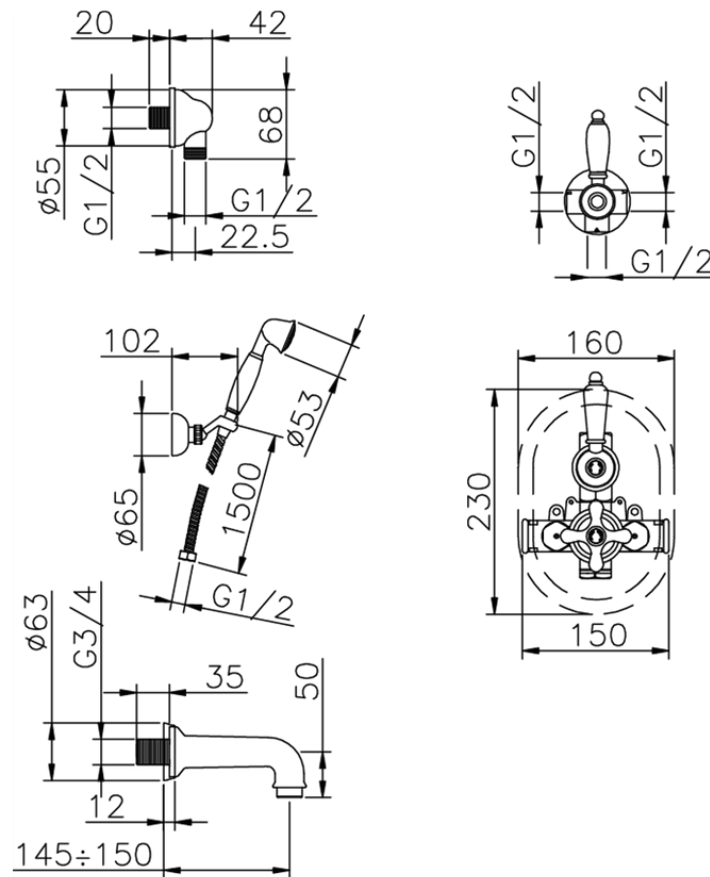

## Completo miscelatore termostatico vasca incasso CROISSETTE\_915.CS01H.

915.CS01H.

<https://huberitalia.com/completo-miscelatore-termostatico-vasca-incasso-croisette-915-cs01h>

2024-10-22