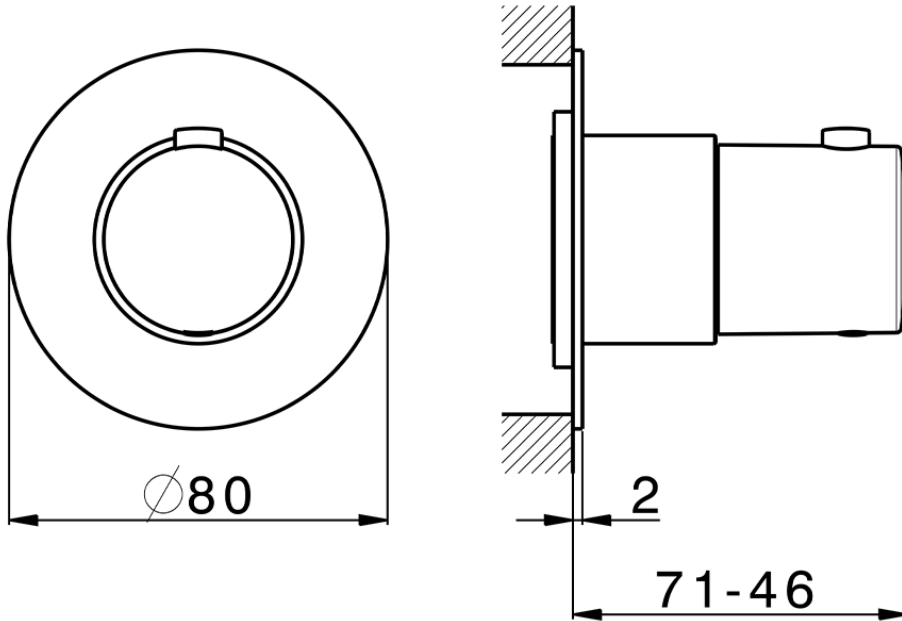

## Parte esterna termostatico incasso PUSH&SHOWER\_PS0G1010

PS0G1010

<https://www.huberitalia.com/parte-esterna-termostatico-incasso-pushshower-ps0g1010>

ZBOG1000

<https://www.huberitalia.com/parte-incasso-termostatico-incasso-zb0g1000>