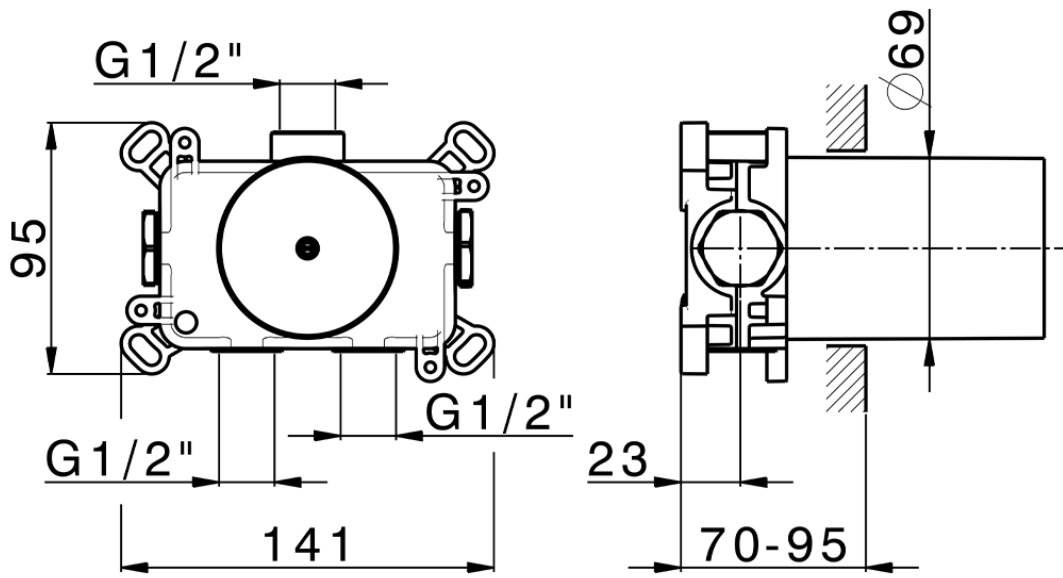

## Parte esterna termostatico incasso PUSH&SHOWER\_PS0G1010

PS0G1010

<https://www.huberitalia.com/parte-esterna-termostatico-incasso-pushshower-ps0g1010>

ZBOG1000

<https://www.huberitalia.com/parte-incasso-termostatico-incasso-zb0g1000>