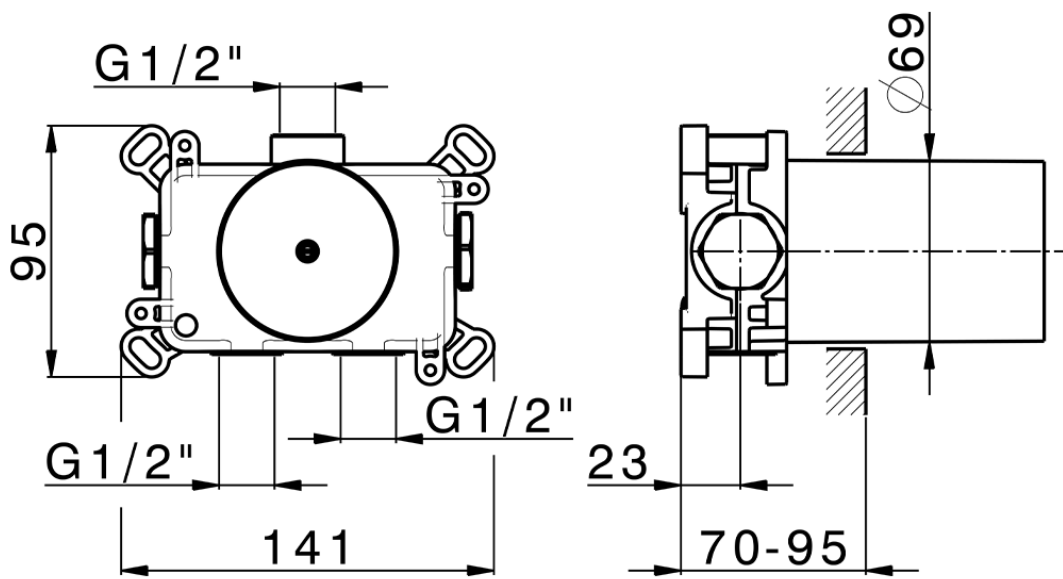

Parte esterna termostatico incasso PUSH&SHOWER_PS0G1010

PS0G1010

<https://www.huberitalia.com/parte-esterna-termostatico-incasso-pushshower-ps0g1010>

ZBOG1000

<https://www.huberitalia.com/parte-incasso-termostatico-incasso-zb0g1000>