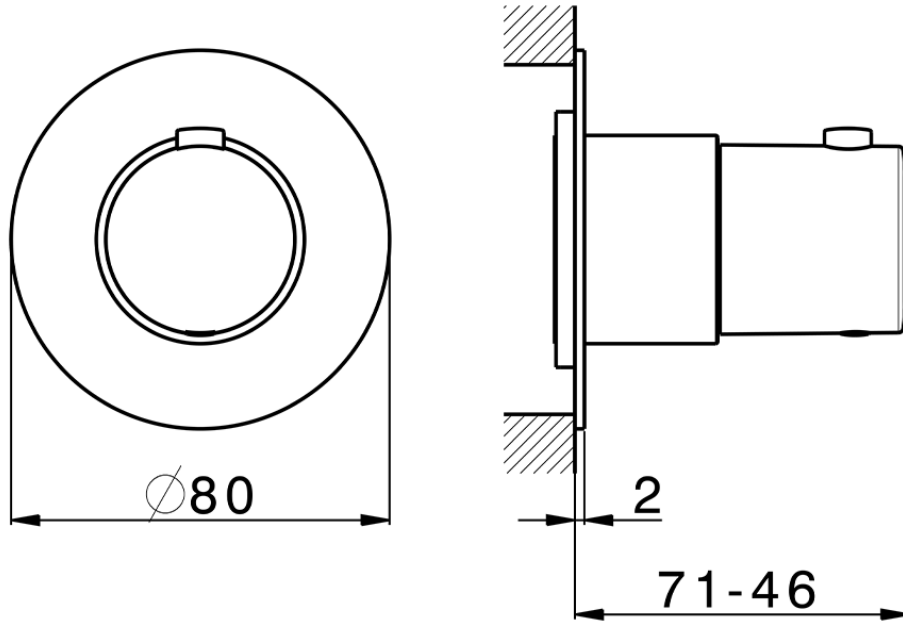

Parte esterna termostatico incasso PUSH&SHOWER_PS0G1010

PS0G1010

<https://www.huberitalia.com/parte-esterna-termostatico-incasso-pushshower-ps0g1010>

ZBOG1000

<https://www.huberitalia.com/parte-incasso-termostatico-incasso-zb0g1000>