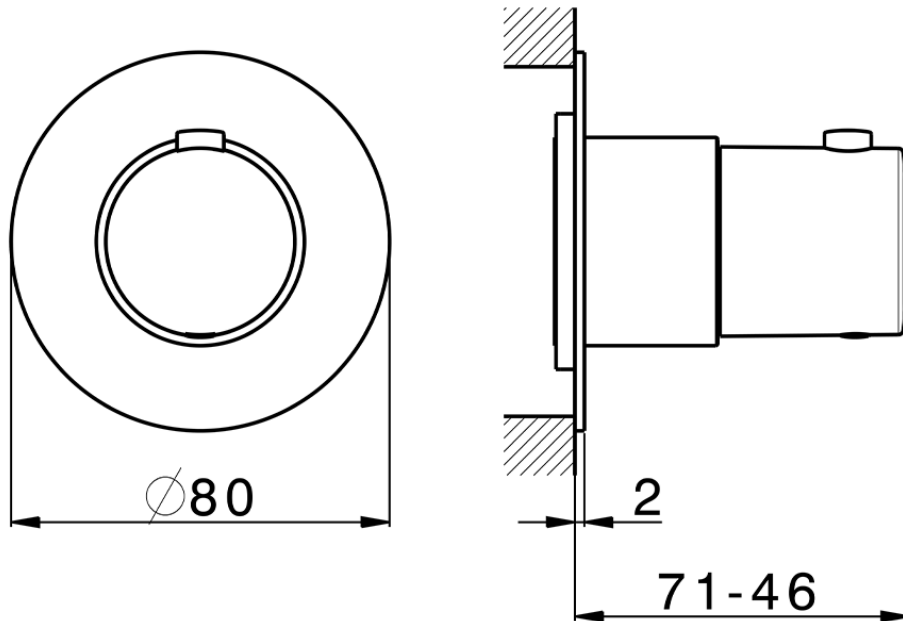

## Parte esterna termostatico incasso PUSH&SHOWER\_PS0G1010

PS0G1010

<https://www.huberitalia.com/parte-esterna-termostatico-incasso-pushshower-ps0g1010>

ZB0G1000

<https://www.huberitalia.com/parte-incasso-termostatico-incasso-zb0g1000>