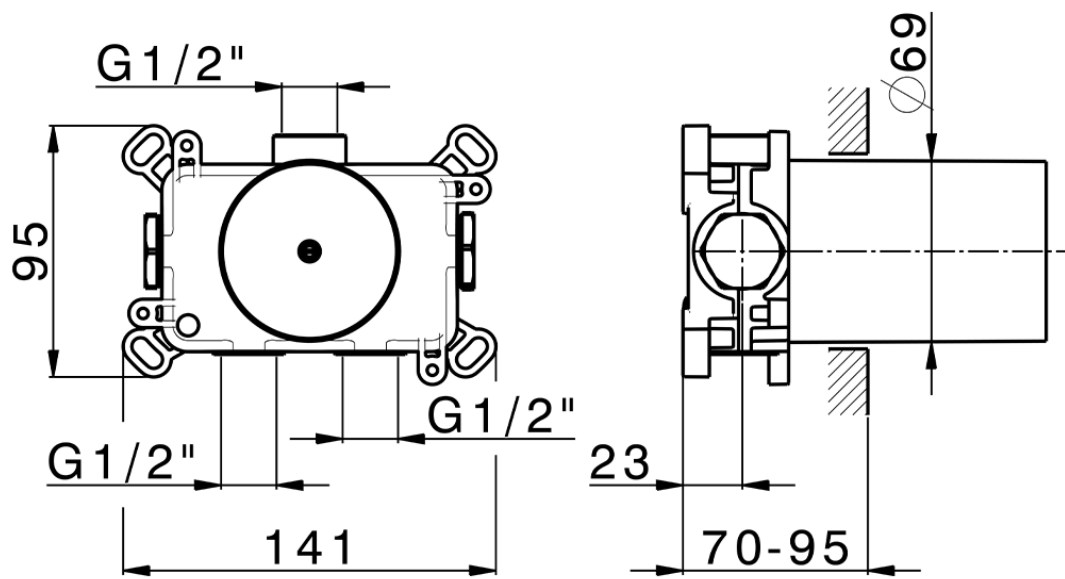

## Parte esterna termostatico incasso PUSH&SHOWER\_PS0G1010

PS0G1010

<https://www.huberitalia.com/parte-esterna-termostatico-incasso-pushshower-ps0g1010>

ZBOG1000

<https://www.huberitalia.com/parte-incasso-termostatico-incasso-zb0g1000>