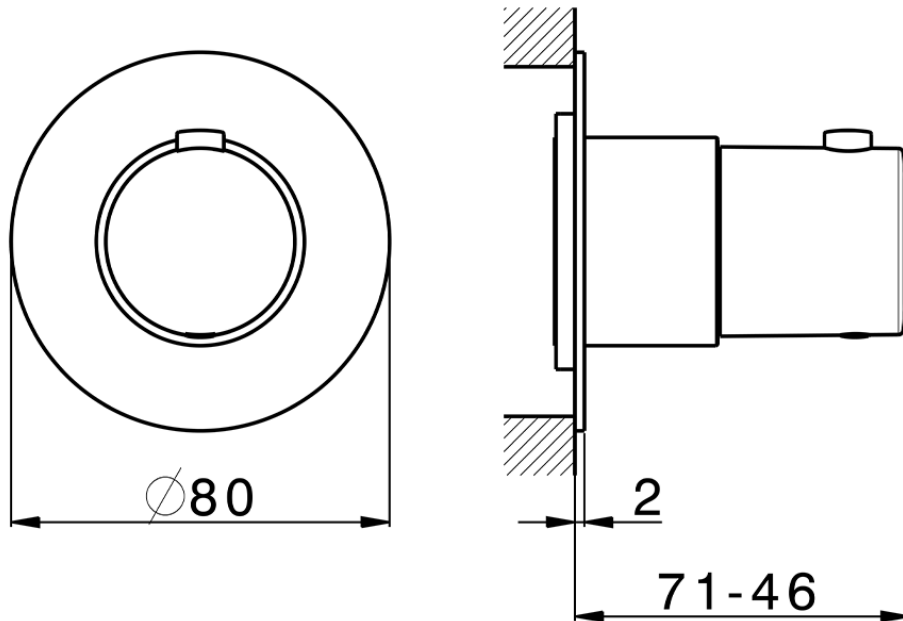

Parte esterna termostatico incasso PUSH&SHOWER_PS0G1010

PS0G1010

<https://www.huberitalia.com/parte-esterna-termostatico-incasso-pushshower-ps0g1010>

ZBOG1000

<https://www.huberitalia.com/parte-incasso-termostatico-incasso-zb0g1000>