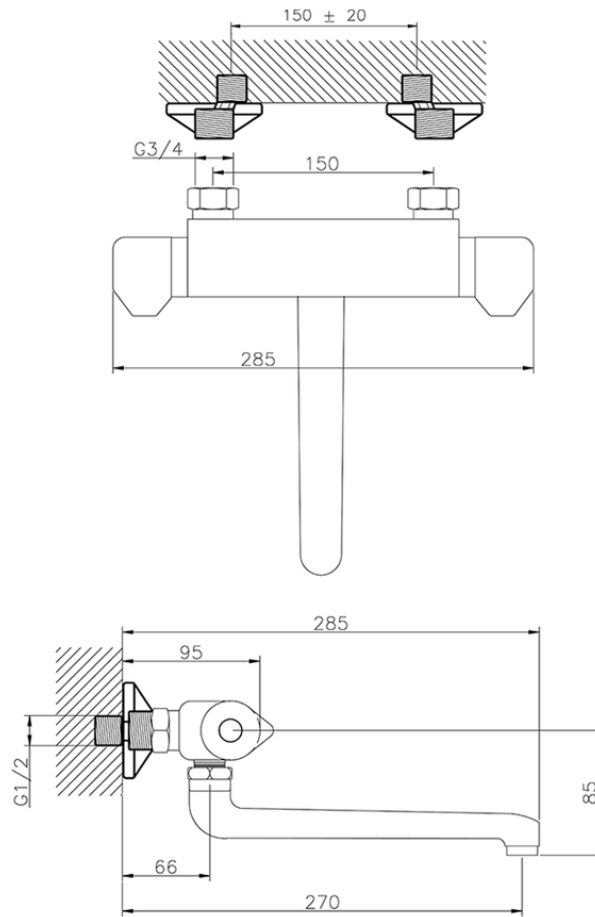

Miscelatore termostatico lavello a parete CLINIC&TECHNICAL_CLT70010

CLT70010

<https://huberitalia.com/miscelatore-termostatico-lavello-a-parete-clinicttechnical-clt70010>

2024-12-04