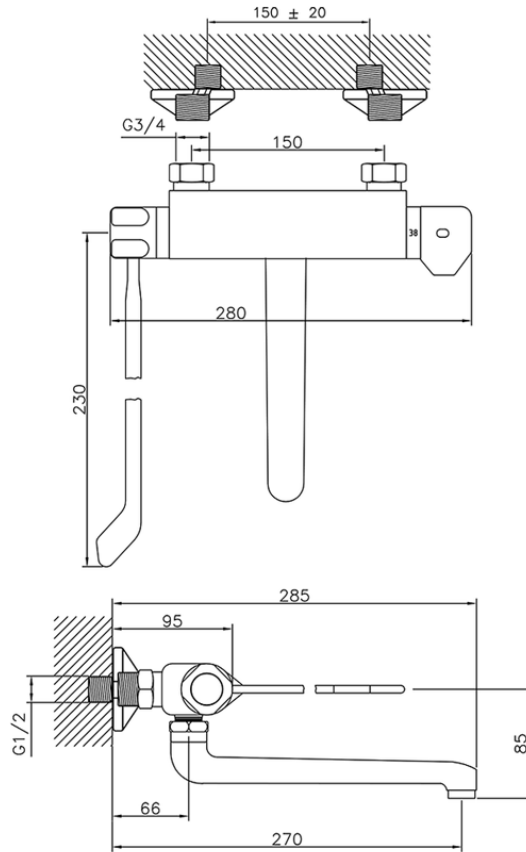

Miscelatore termostatico lavello a parete KITCHEN_CLT70030

CLT70030

<https://www.huberitalia.com/miscelatore-termostatico-lavello-a-parete-kitchen-clt70030>

2024-12-21