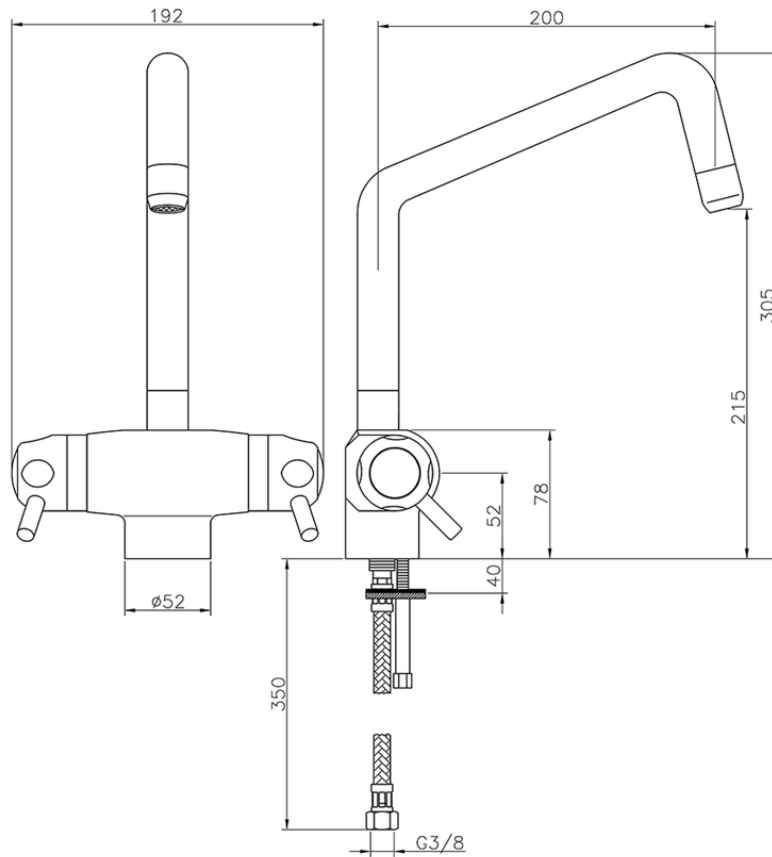

Miscelatore termostatico lavello CLINIC&TECHNICAL_CPT65010

CPT65010

<https://huberitalia.com/miscelatore-termostatico-lavello-clinictechnical-cpt65010>

2024-11-23