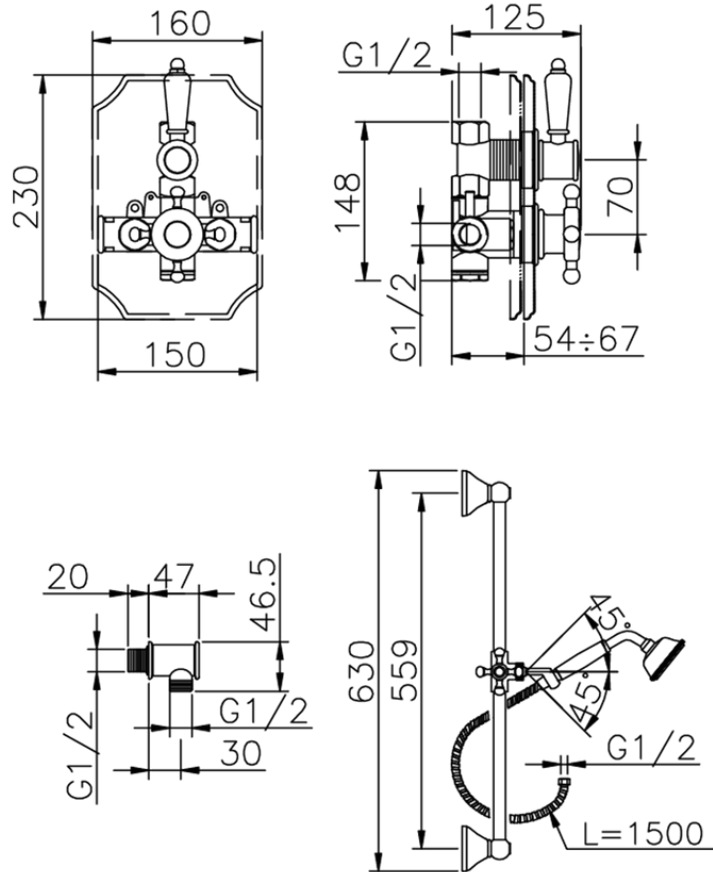

Completo miscelatore termostatico doccia incasso VICTORIAN_910.VT01H.

910.VT01H.

<https://huberitalia.com/completo-miscelatore-termostatico-doccia-incasso-victorian-910-vt01h>

2024-10-22